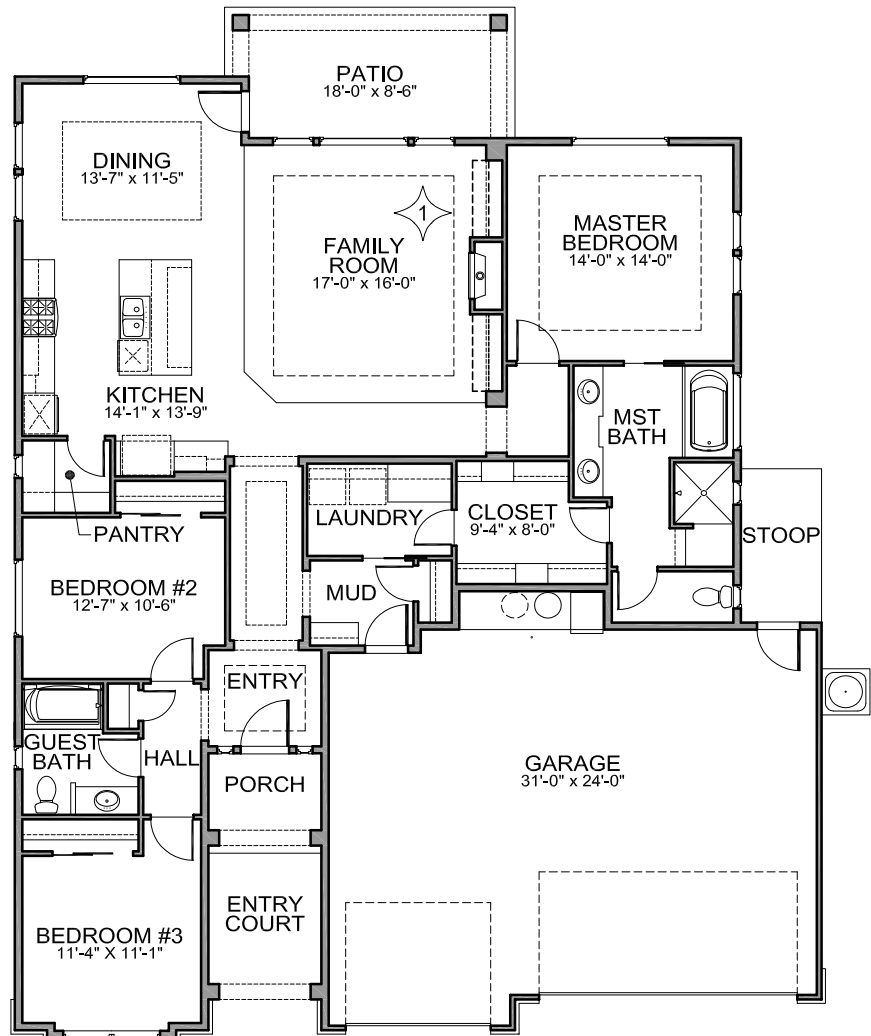

Levels:	1
Bedrooms:	3
Baths:	2
Garage:	3-bay
ASF:	1,860
HERS:	67

The Dartmouth by Brighton Homes.

The Dartmouth is a single level with 3 bedrooms. This home boasts the classic Brighton open great room/ kitchen with full tiled backsplash, custom cabinets, and stainless Bosh appliances. Enjoy Kohler throughout a Brighton standard. Energy Star Certified and Hers rated!

❖ Indicates a plan option not included in the base price.

Disclaimer: Actual models may differ from the images shown here. Optional items not included in base price may be shown. Speak with a Brighton Homes representative for additional information. Areas and dimensions are approximate.
© Brighton Homes Idaho 2016. RCE-34595/41102 10/26/17