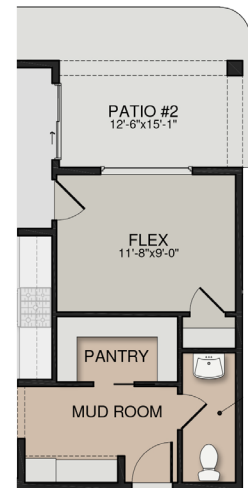

A

ADDRESS: _____

PRICE: \$ _____

DATE: _____

HOME AVAILABLE: _____

Levels: Two

Extra Rooms:

ASF: 2880

• Media Room

Bedrooms: 4

• Flex Room

Baths: 2.5

• Den

Garage: 3 Car

B

NOTES:

C

Home Design Options:

1. Optional enlarged flex room or extra patio

Interested in a new home?

Pinnacle

208-917-4874

PinnacleTeam@brighton.co