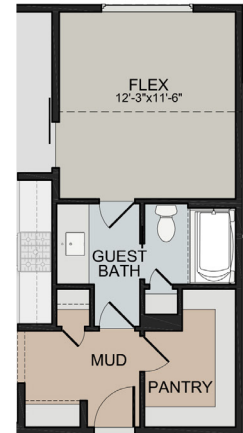

A

ADDRESS: _____

PRICE: \$ _____

DATE: _____

HOME AVAILABLE: _____

Levels: Two

Extra Rooms:

ASF: 2880

• Media Room

Bedrooms: 4

• Flex Room

Baths: 2.5

• Den

Garage: 3 Car

B

NOTES:

C

Home Design Options:

1. Optional enlarged flex room or extra patio

Interested in a new home?

Pinnacle

208-917-4874

PinnacleTeam@brighton.co