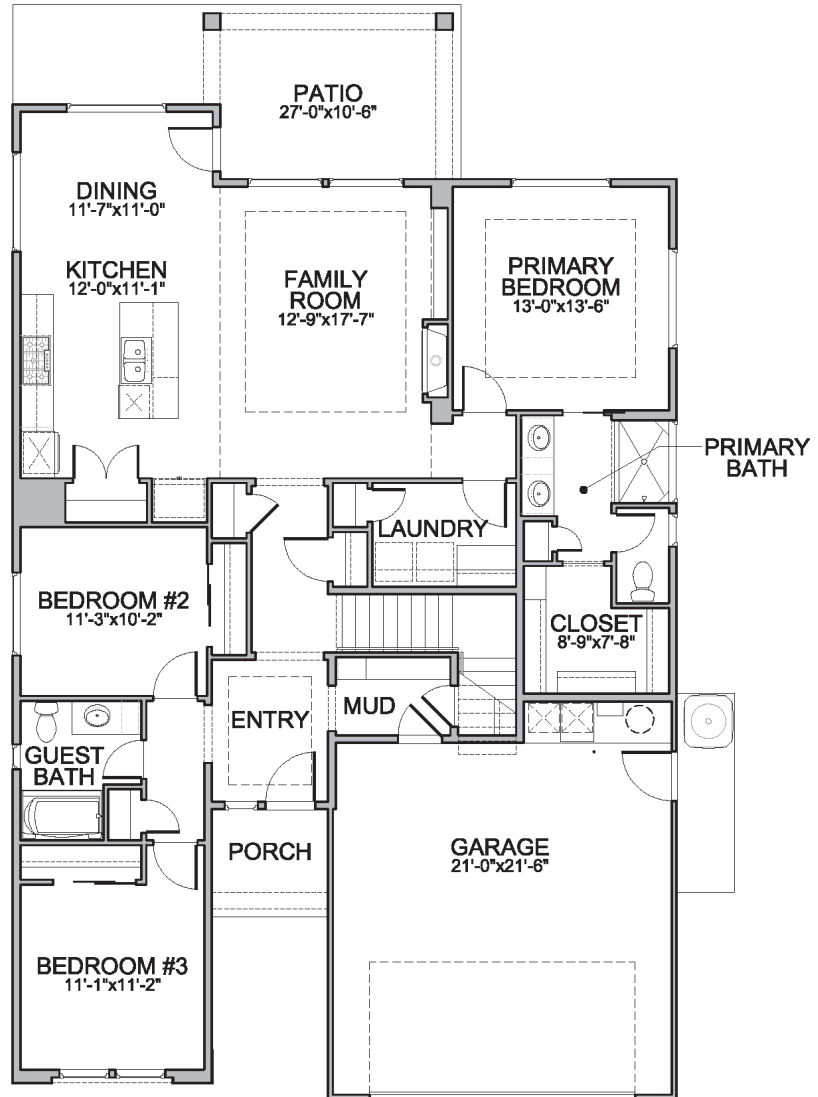

Levels: Single + Bonus
 Bedrooms: 3 + Bonus
 Baths: 2
 Garage: 2 Car
 ASF: 1,960

NOTES:

 Indicates a plan option not included in the base price.