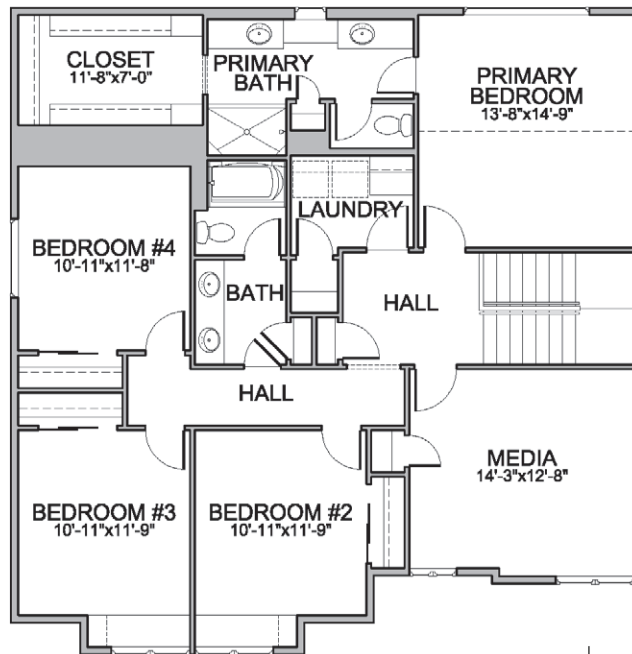

Levels: Two
 Bedrooms: 4 +Den +Media
 Baths: 2.5
 Garage: 3 Car
 ASF: 2,525

NOTES:

 Indicates a plan option not included in the base price.