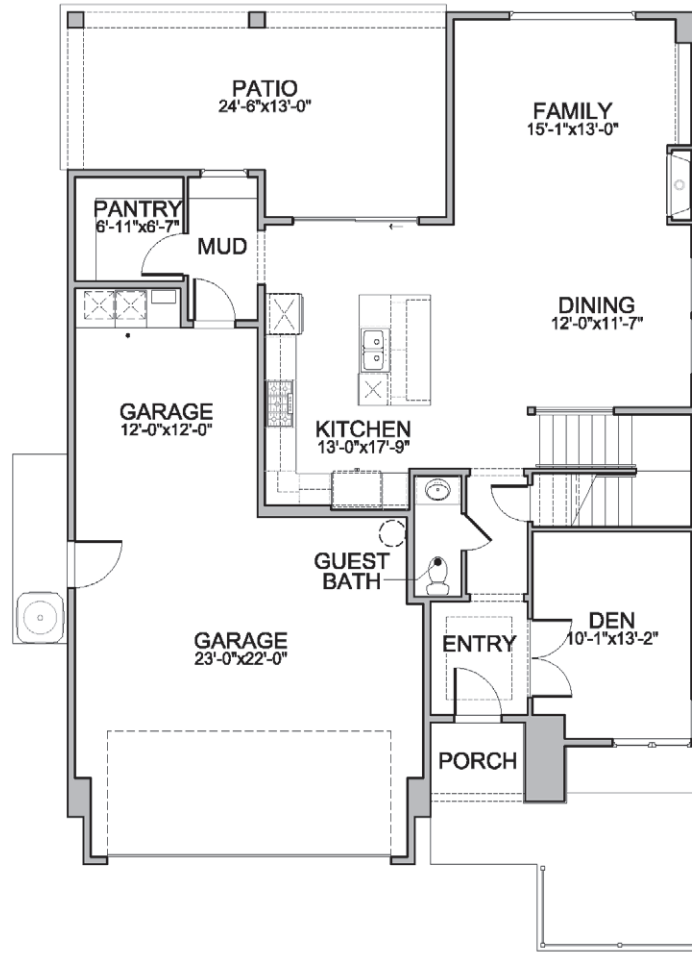

Levels: Two
 Bedrooms: 4 +Den +Media
 Baths: 2.5
 Garage: 3 Car
 ASF: 2,525

NOTES:

 Indicates a plan option not included in the base price.