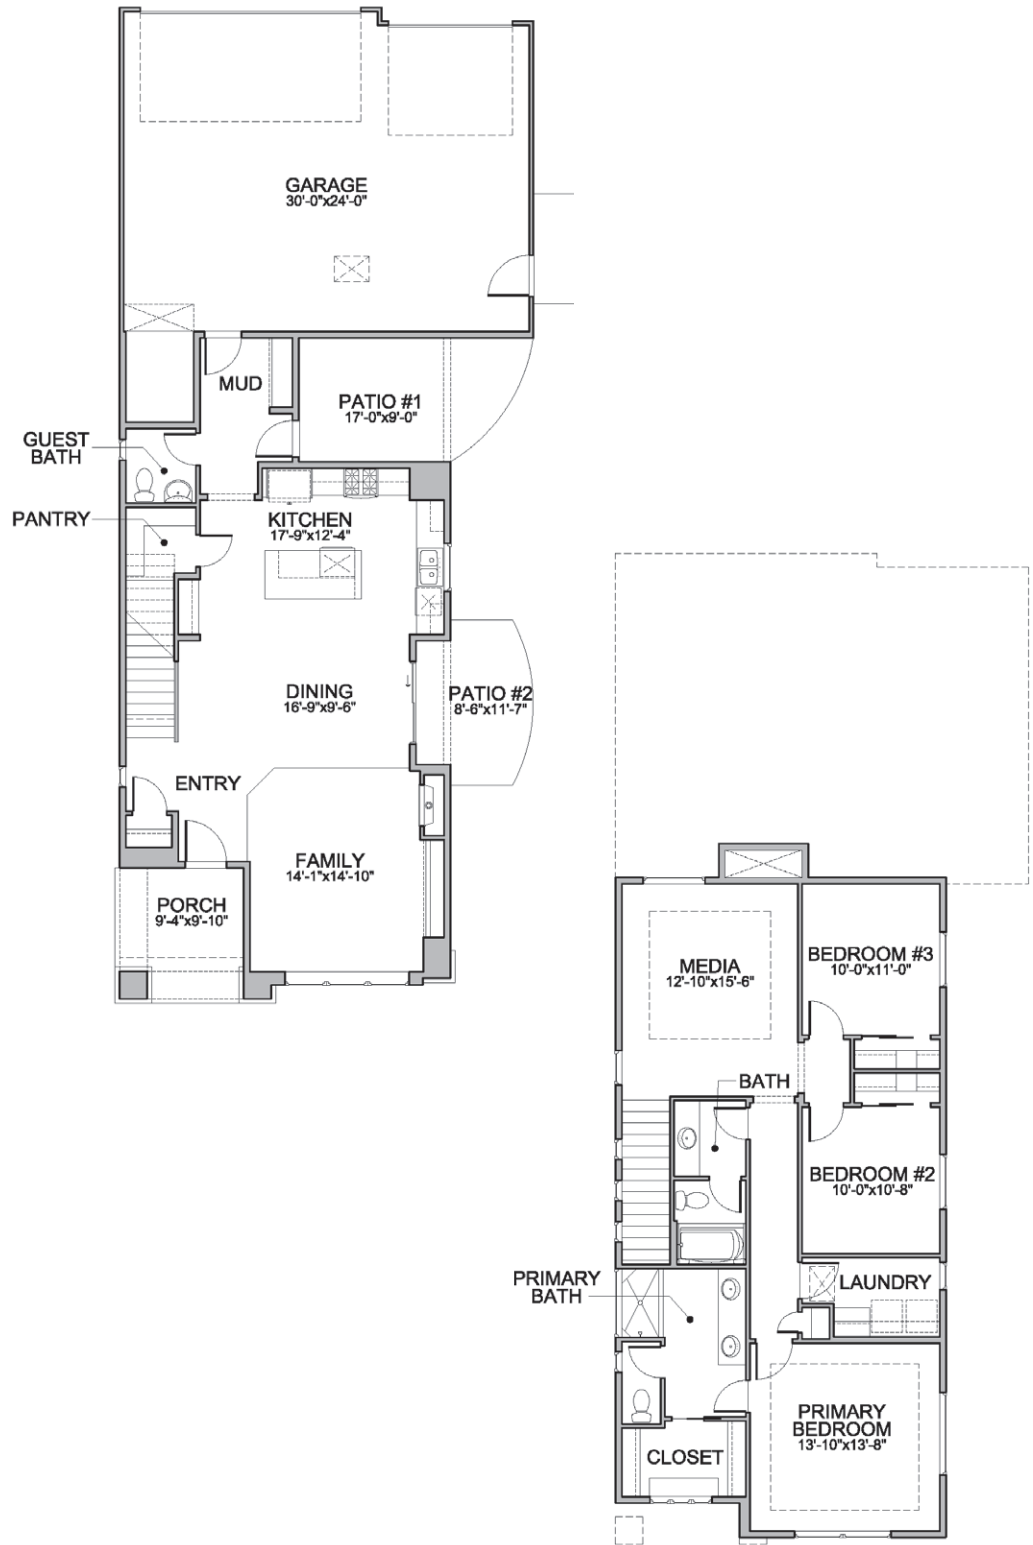

Levels: Two
 Bedrooms: 3 + Media
 Baths: 2.5
 Garage: 3 Car
 ASF: 1,975

NOTES:

✦ Indicates a plan option not included in the base price.