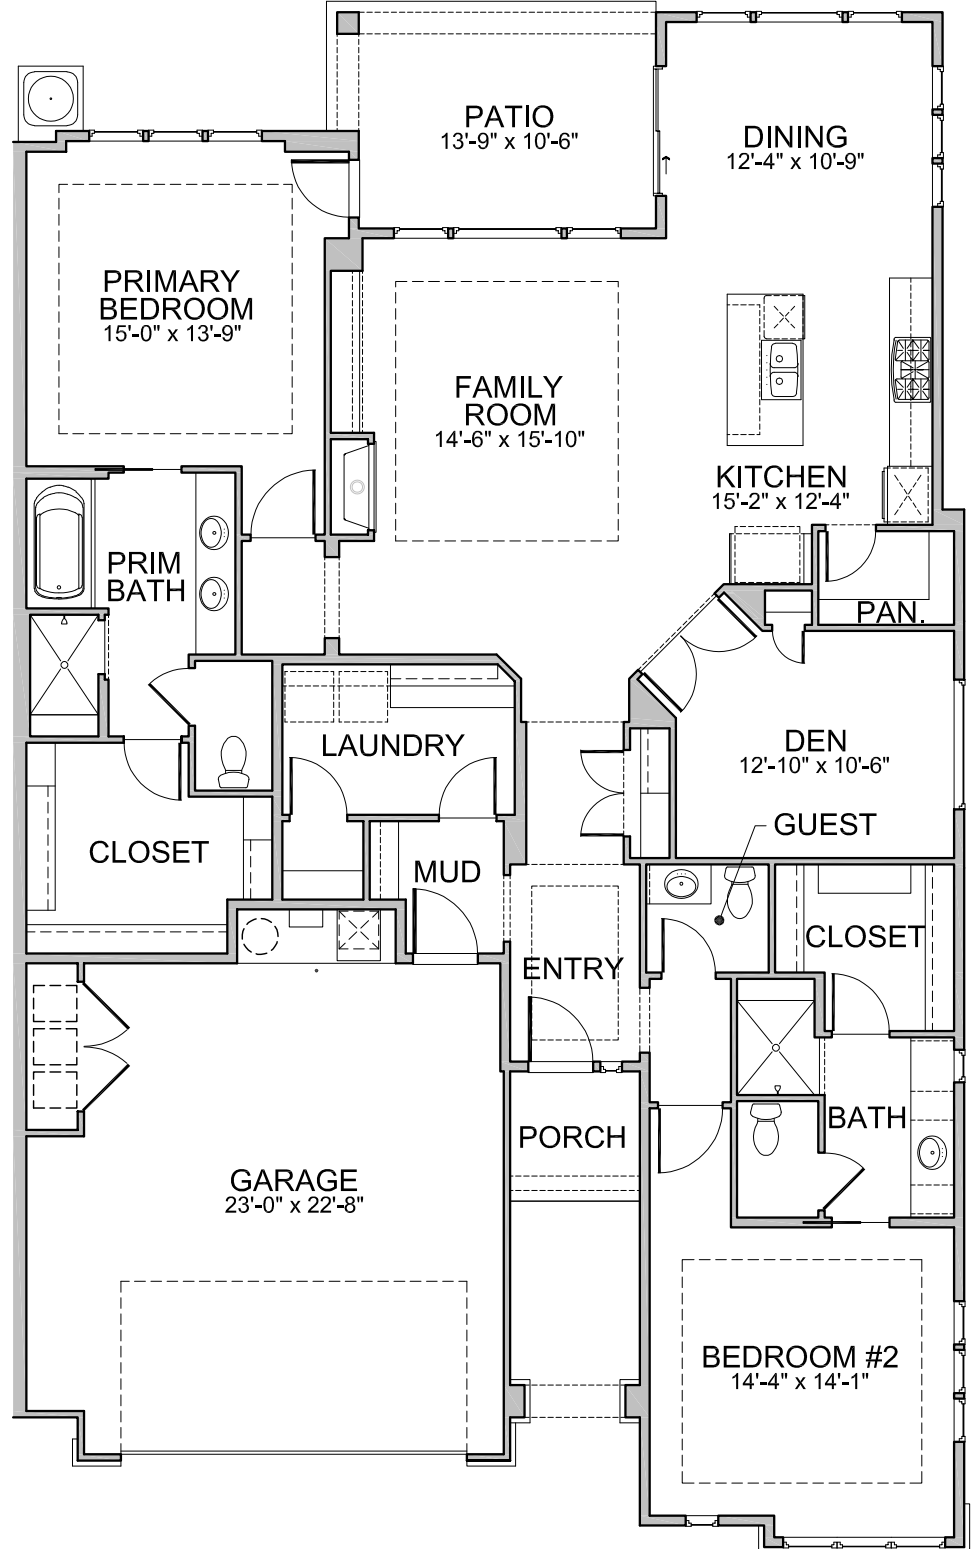

Cadence

CUSTOM RADIANCE 2 | 2080 ASF

Levels: Single
Bedrooms: 2 + DEN
Baths: 2.5
Garage: 2 Car
ASF: 2080

55+ COMMUNITY

NOTES:

Disclaimer: Actual models may differ from the images shown here. Optional items not included in base price may be shown. Speak with a Brighton Homes representative for additional information. Areas and dimensions are approximate. © Brighton Homes Idaho 2023. RCE-34595/41102