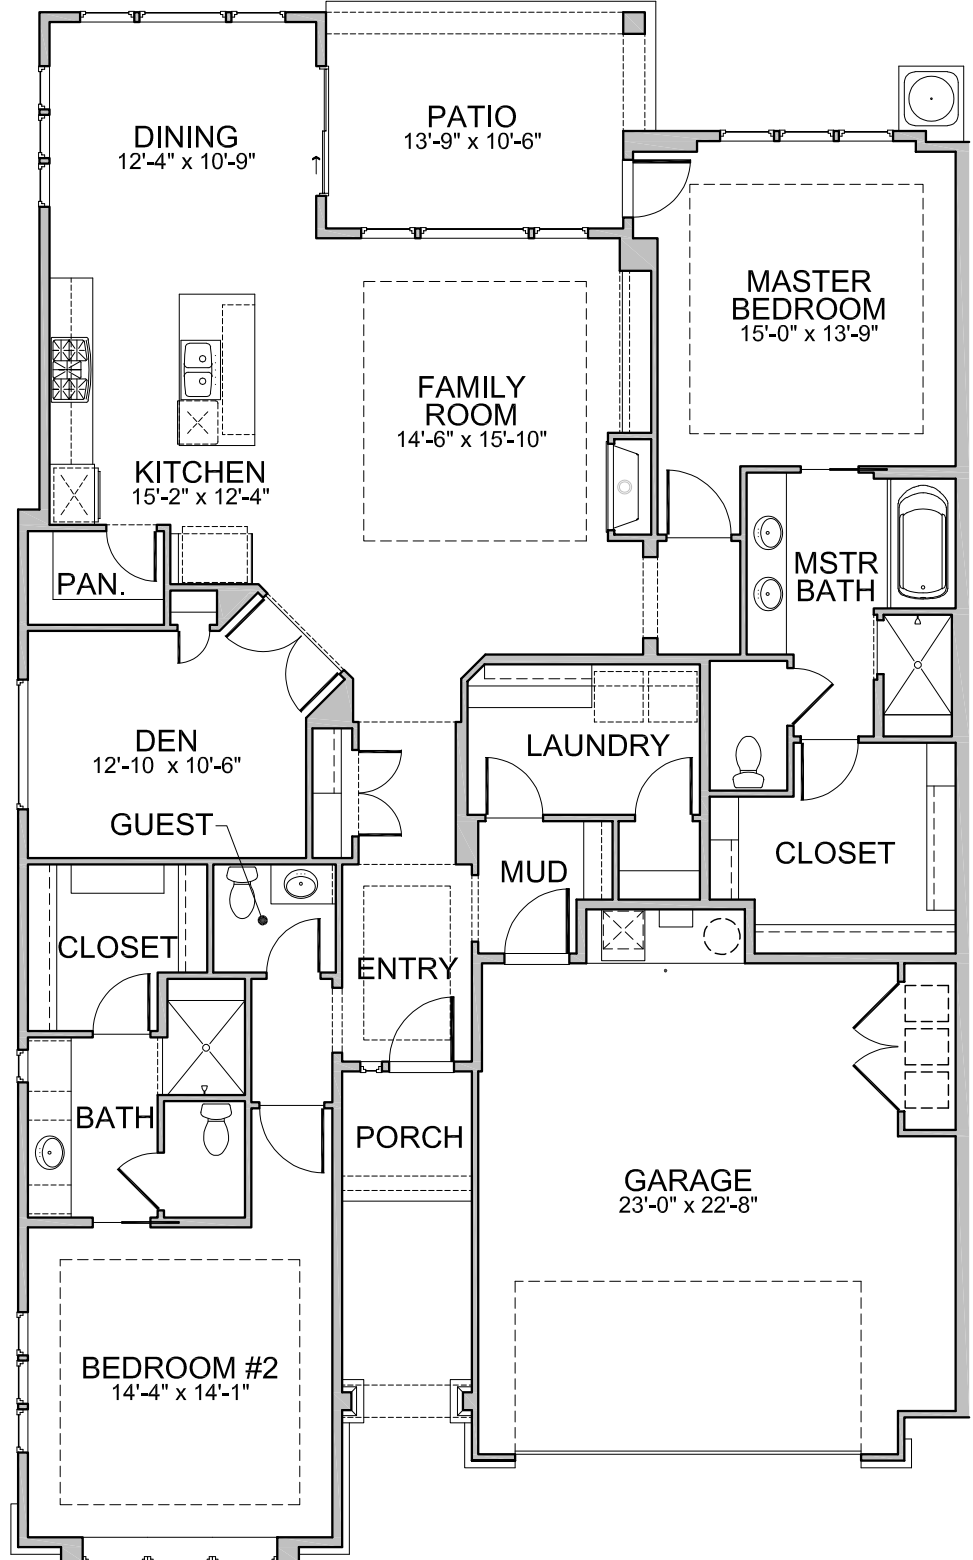

NOTES:

Disclaimer: Actual models may differ from the images shown here. Optional items not included in base price may be shown. Speak with a Brighton Homes representative for additional information. Areas and dimensions are approximate. © Brighton Homes Idaho 2023. RCE-34595/41102

An Active Adult Community by