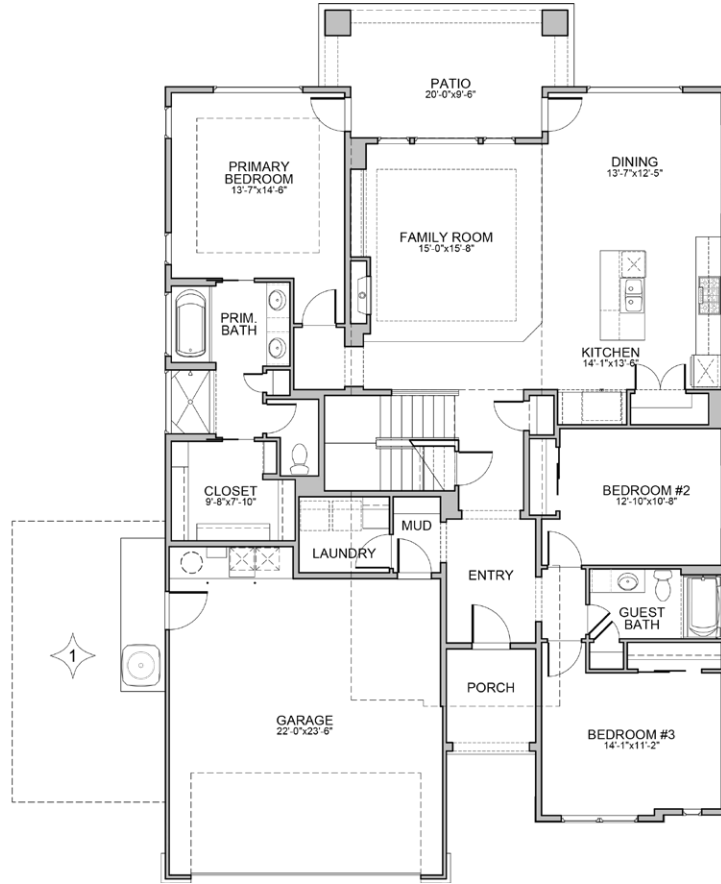

Levels: Two
 Bedrooms: 4+Bonus
 Baths: 3
 Garage: 2 Car
 ASF: 2,525

NOTES:

 Indicates a plan option not included in the base price. See back side for details.

PLAN OPTIONS

1 3 CAR GARAGE