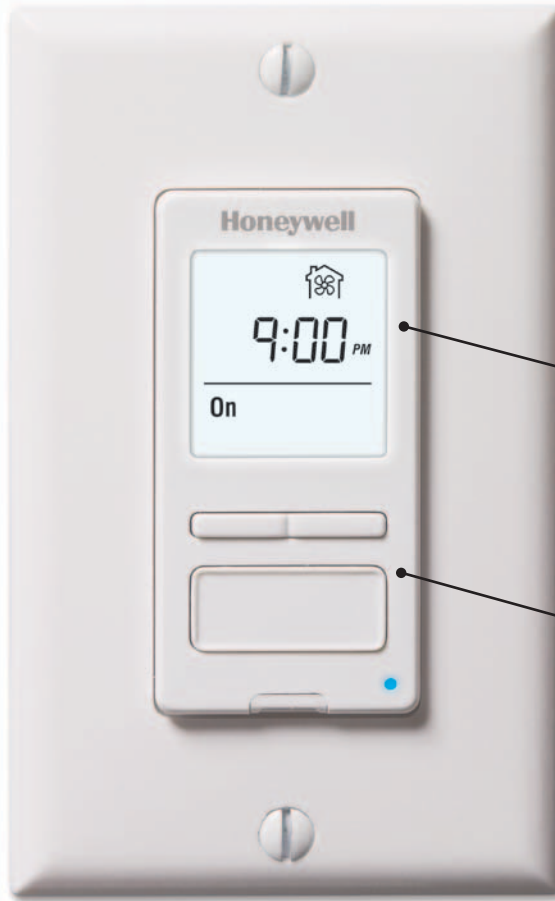

Digital Bath Fan Control

SMART, AFFORDABLE, EFFICIENT VENTILATION CONTROL

Easy To Install – Installs in place of a normal switch.

Simple Programming – Manually turn fan on/off or program to run at certain times of day for increased energy efficiency and convenience.

Timer Option – Can run in timer mode up to 60 minutes in 5-minute increments.

Meets ASHRAE 62.2 Ventilation Standard – Required or recommended in most states and provinces for new construction or whenever a permit is required.

Convenient Display – Easy-to-see backlit display shows current time to keep you on schedule when getting ready.

Color Options – Available in Premier White® (featured) or Biscuit (shown right).

Part Number	Product Description
HVC0001	Digital Bath Fan Control – Premier White®
HVC0002	Digital Bath Fan Control – Biscuit

ASHRAE 62.2 CFM Sizing Chart					
Floor Area (ft²)	Number of Bedrooms				
	0-1	2-3	4-5	6-7	> 7
< 1500	30	45	60	75	90
1501 - 3000	45	60	75	90	105
3001 - 4500	60	75	90	105	120
4501 - 6000	75	90	105	120	135
6001 - 7500	90	105	120	135	150
> 7500	105	120	135	150	165

ANSI/ASHRAE STANDARD 62.2-2007 TABLE 4.1 A (I-P) Ventilation Air Requirements, cfm

Automation and Control Solutions

In the US:

Honeywell
1985 Douglas Drive North
Golden Valley, MN 55422-3992

In Canada:

Honeywell Limited
35 Dynamic Drive
Toronto, Ontario M1V 4Z9

www.customer.honeywell.com

5-YEAR
LIMITED
WARRANTY

50-1331 GK
November 2010
© 2010 Honeywell International Inc.

Honeywell