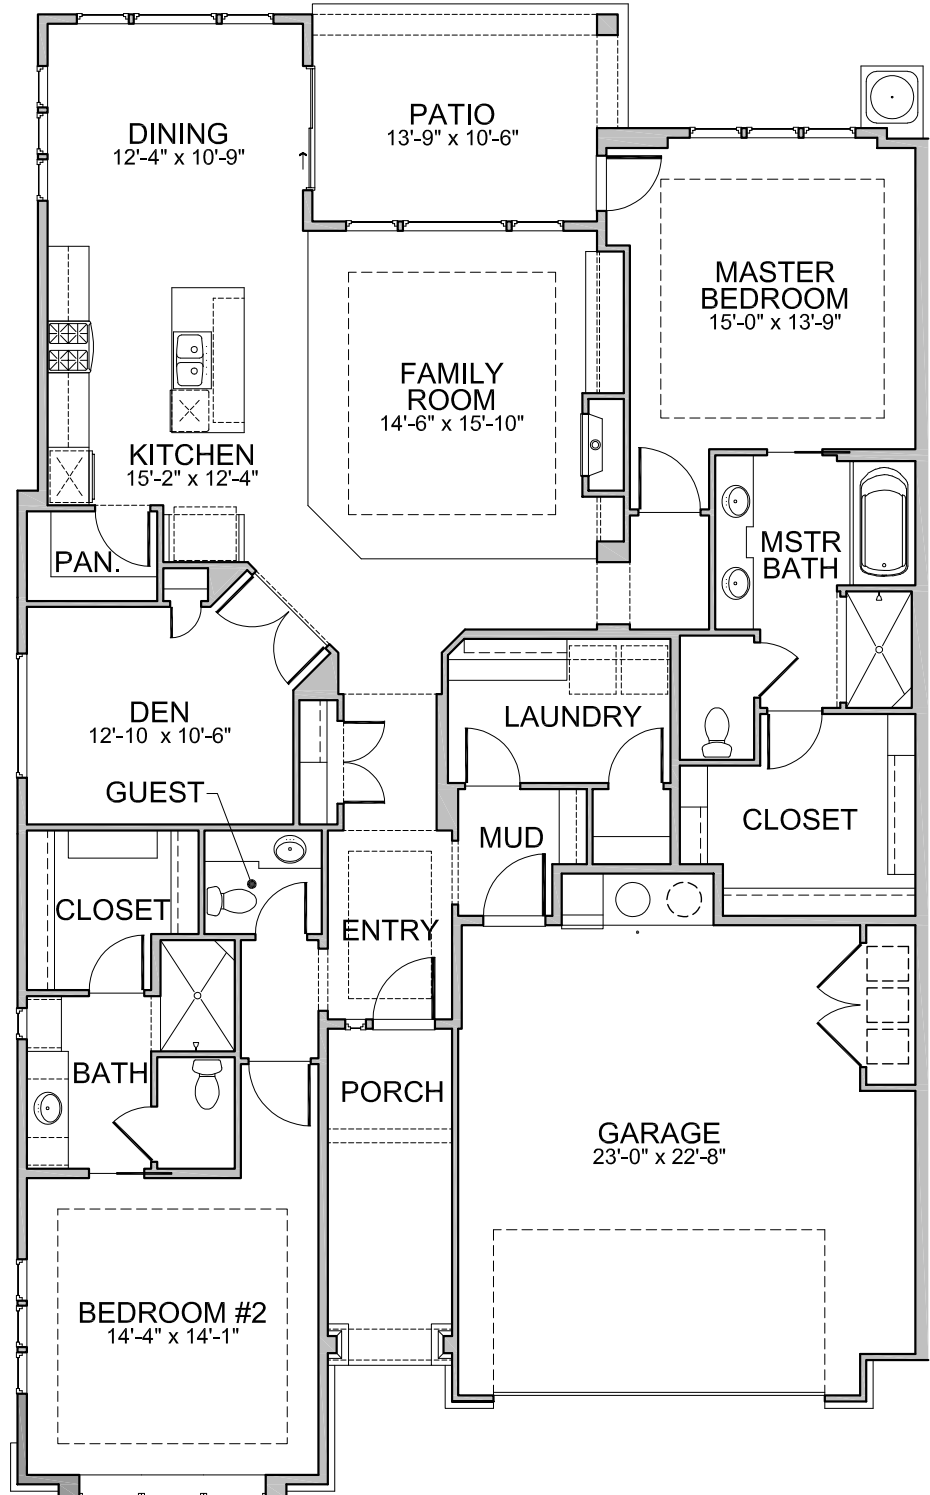

Cadence

RADIANCE 1

Levels: Single
 Bedrooms: 2+Den
 Baths: 2.5
 Garage: 2 - Car
 ASF: 2,085
 HERS: 66

Brighton Exclusives

55+ COMMUNITY

- Natural Hardwood Flooring
- Low-E High Efficiency Windows
- Impactful Exteriors
- Luxurious Interiors
- Designer Kitchens with All Bosch Appliances
- Kohler Throughout
- Smart WIFI Thermostat
- 100% Energy Star Certified

Unique MODEL FEATURES

Door to Patio from Master Bedroom

Junior Suite with Tile Shower

Disclaimer: Actual models may differ from the images shown here. Optional items not included in base price may be shown. Speak with a Brighton Homes representative for additional information. Areas and dimensions are approximate. © Brighton Homes Idaho 2022. RCE-34595/41102