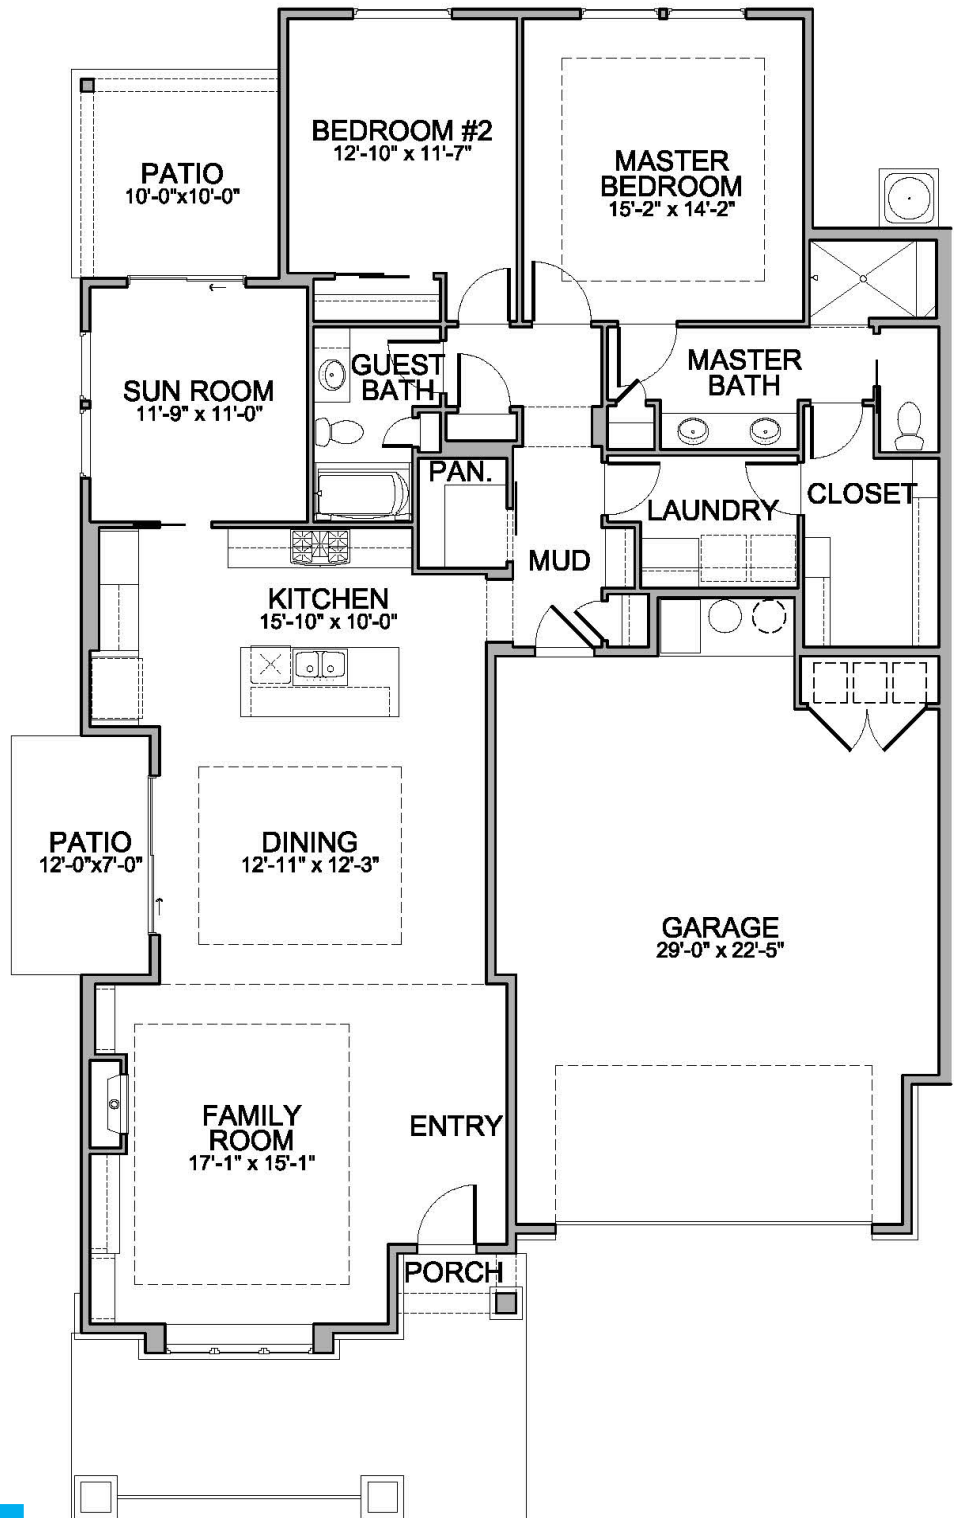

Unique MODEL FEATURES

Patio at Dining

Sunroom

Disclaimer: Actual models may differ from the images shown here. Optional items not included in base price may be shown. Speak with a Brighton Homes representative for additional information. Areas and dimensions are approximate. © Brighton Homes Idaho 2022. RCE-34595/41102

An Active Adult Community by

BRIGHTON