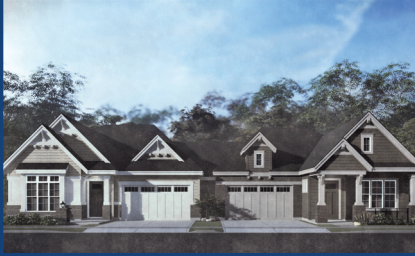

Cadence

DUBLIN BAY 1

Levels: Single
Bedrooms: 2+Sun Room
Baths: 2
Garage: 2 - Car
ASF: 1,855
HERS: 62

Brighton Exclusives

55+ COMMUNITY

Natural Hardwood Flooring

Low-E High Efficiency Windows

Impactful Exteriors