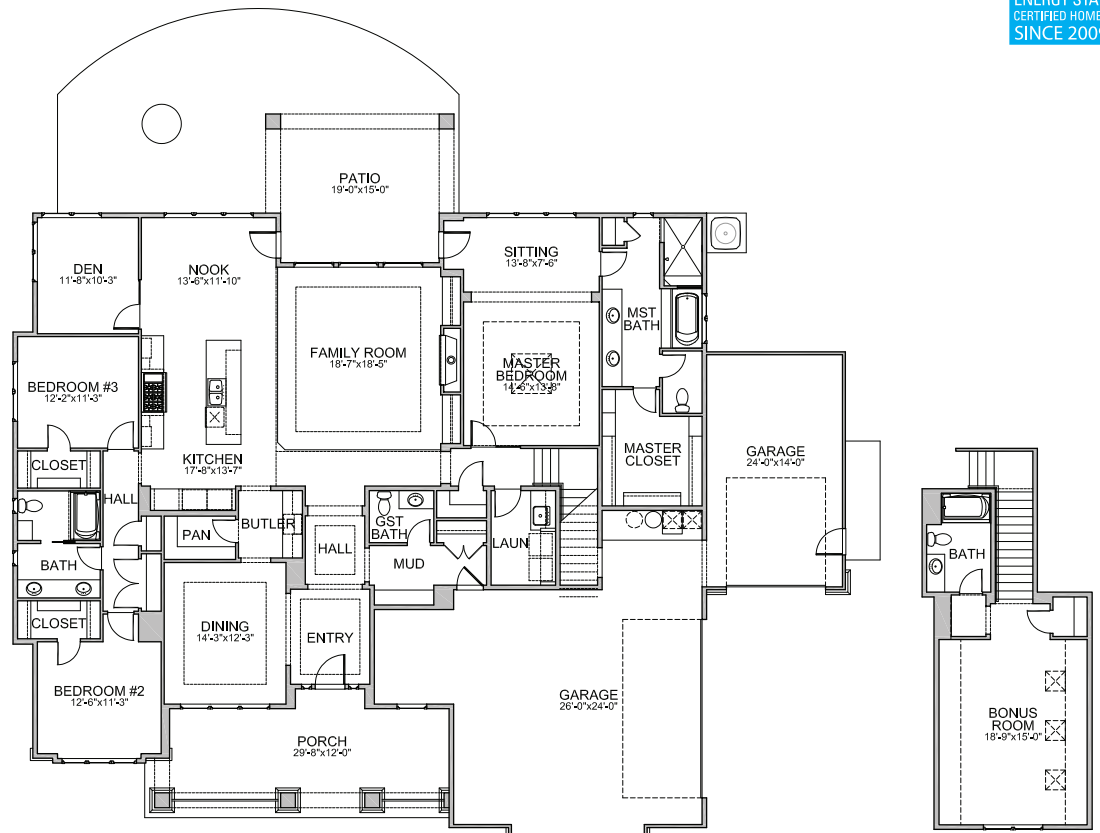

Levels: Single + Bonus Room
 Bedrooms: 3 + Den
 Baths: 3.5
 Garage: 3 Car
 ASF: 3,390
 HERS: 63

Brighton Exclusives

- Natural Hardwood Flooring
- Low-E High Efficiency Windows
- Impactful Exteriors
- Luxurious Interiors
- Custom Thermador Appliances with Porcelain Slab Hood
- Designer Lighting Package
- Patio Firebowl Feature
- Smart WIFI Thermostat
- 100% Energy Star Certified