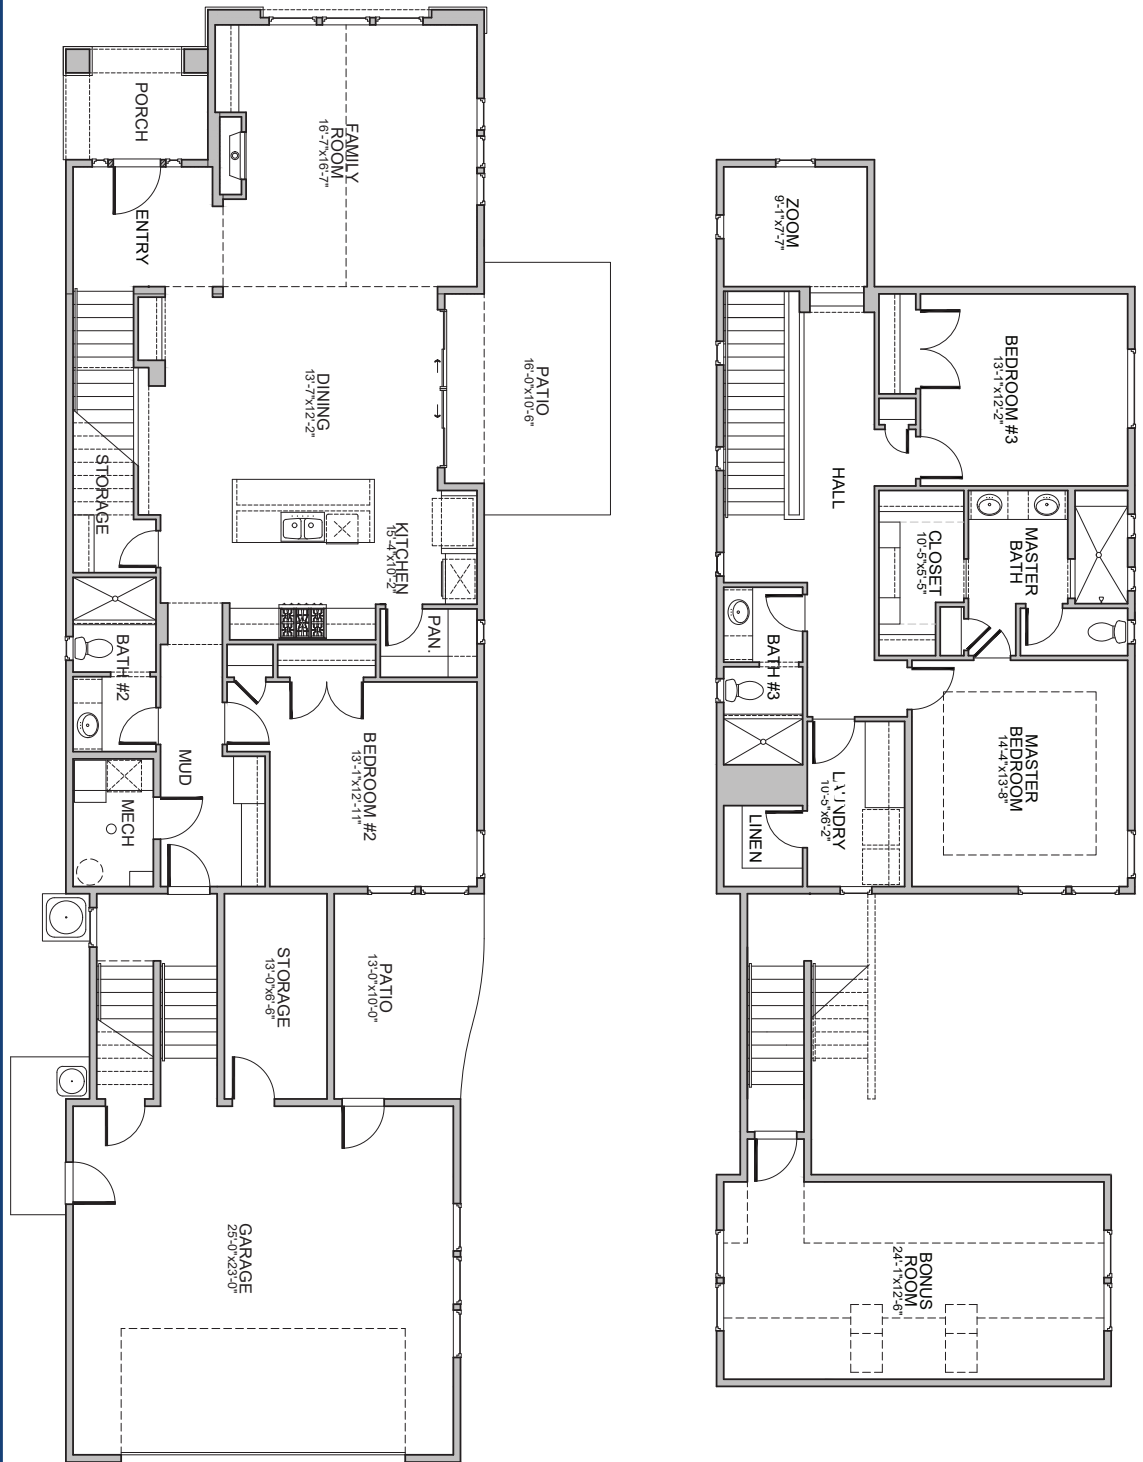

Levels: Three
 Bedrooms: 3+Office+Bonus
 Baths: 3
 Garage: 2 Car
 ASF: 2,800
 HERS: TBD

Brighton Exclusives

- Natural Hardwood Flooring
- Low-E High Efficiency Windows
- Impactful Exteriors
- Luxurious Interiors
- Designer Kitchen with All Bosch Appliances
- Kohler Throughout
- Smart WIFI Thermostat
- 100% Energy Star Certified

 Indicates a plan option not included in the base price.

Actual models may differ from the images shown here. Optional items not included in base price may be shown. Speak with a Brighton Homes representative for additional information. Areas and dimensions are approximate.
 © Brighton Homes Idaho 2022. RCE-34595/41102