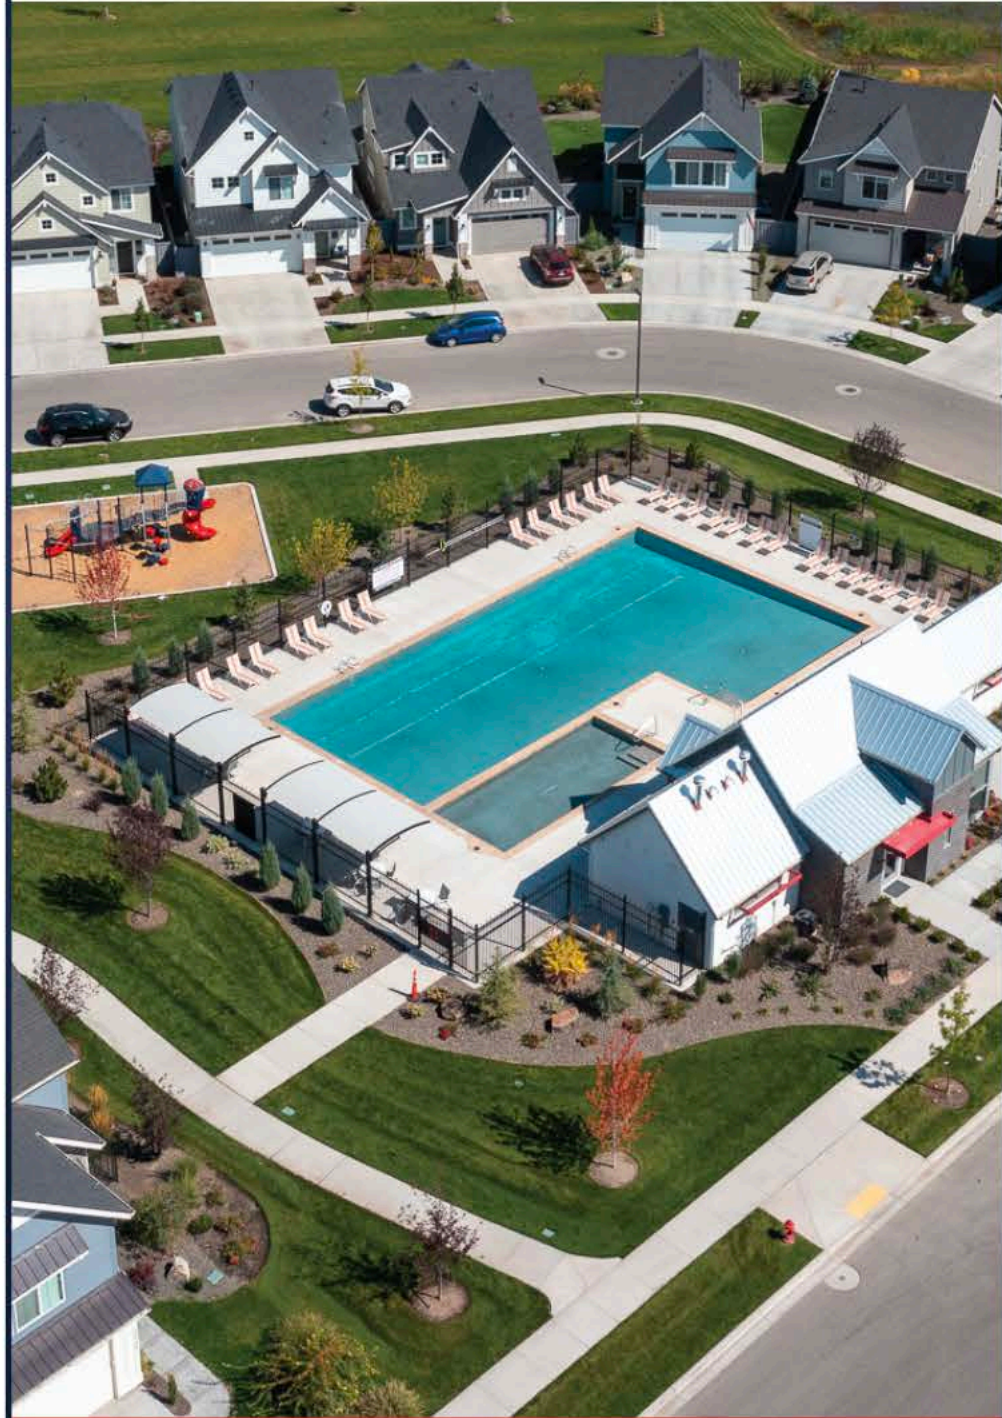

❖ BRIGHTON HOMES