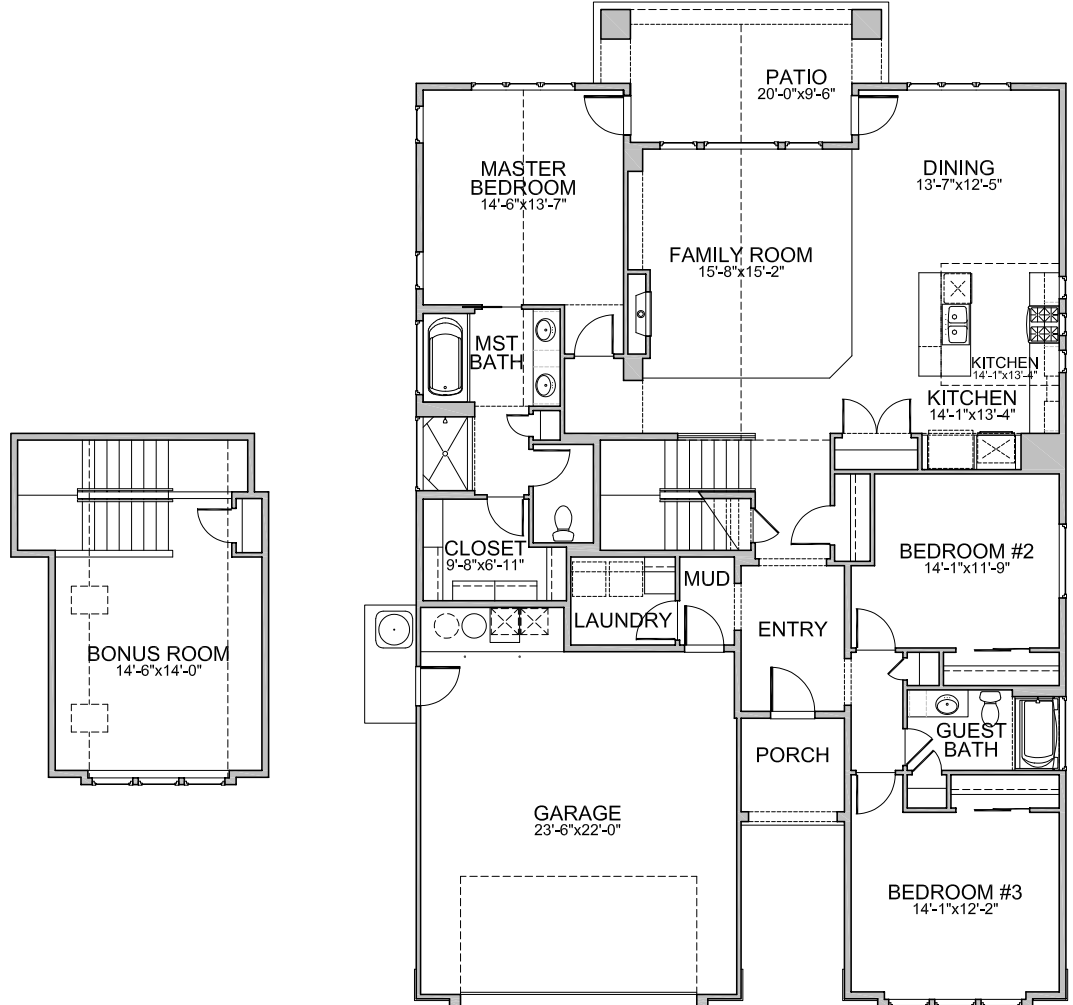

Levels: One + bonus
 Bedrooms: 3
 Baths: 2
 Garage: 2 Car
 ASF: 2,245
 HERS: 66

Brighton Exclusives

Natural Hardwood Flooring

Window U-Factor Rating 0.3

All Bosch Appliances

Smart WIFI Thermostat

100% Energy Star Certified

◆ Indicates a plan option not included in the base price.

Actual models may differ from the images shown here. Optional items not included in base price may be shown. Speak with a Brighton Homes representative for additional information. Areas and dimensions are approximate.
 © Brighton Homes Idaho 2022. RCE-34595/41102