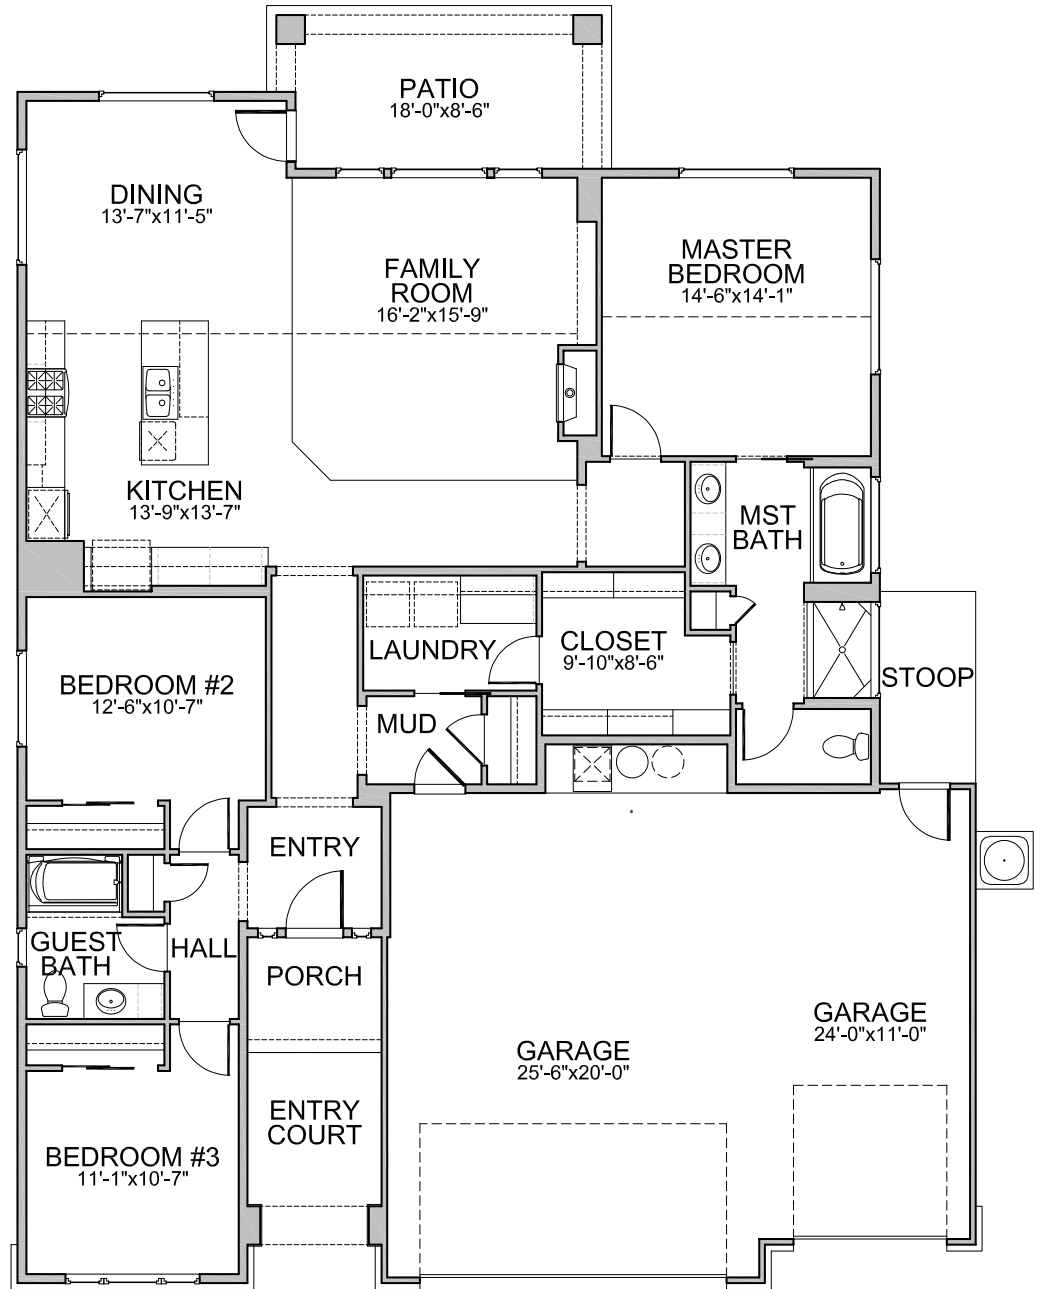

Indicates a plan option not included in the base price.