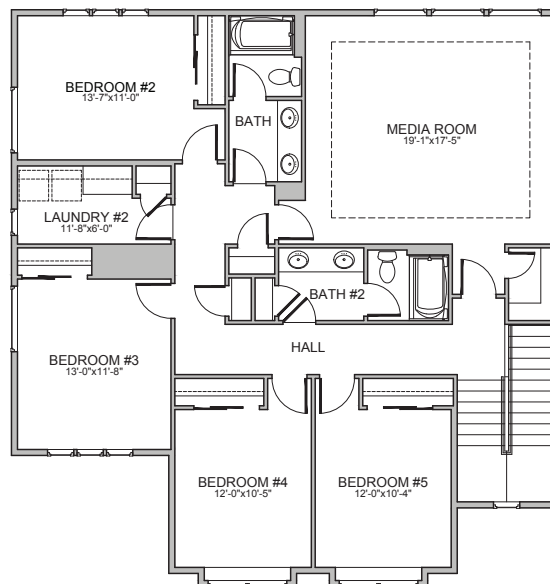

RENDERING
COMING SOON

A

Levels: Two
Bedrooms: 5 + Den + Media
Baths: 3.5
Garage: 3 Car
ASF: 3,600
HERS: TBD

Brighton Exclusives

- Natural Hardwood Flooring
- Low-E High Efficiency Windows
- Impactful Exteriors
- Luxurious Interiors
- Designer Kitchen with All Bosch Appliances
- Kohler Throughout
- Smart WIFI Thermostat
- 100% Energy Star Certified

✦ Indicates a plan option not included in the base price.

NOTES: