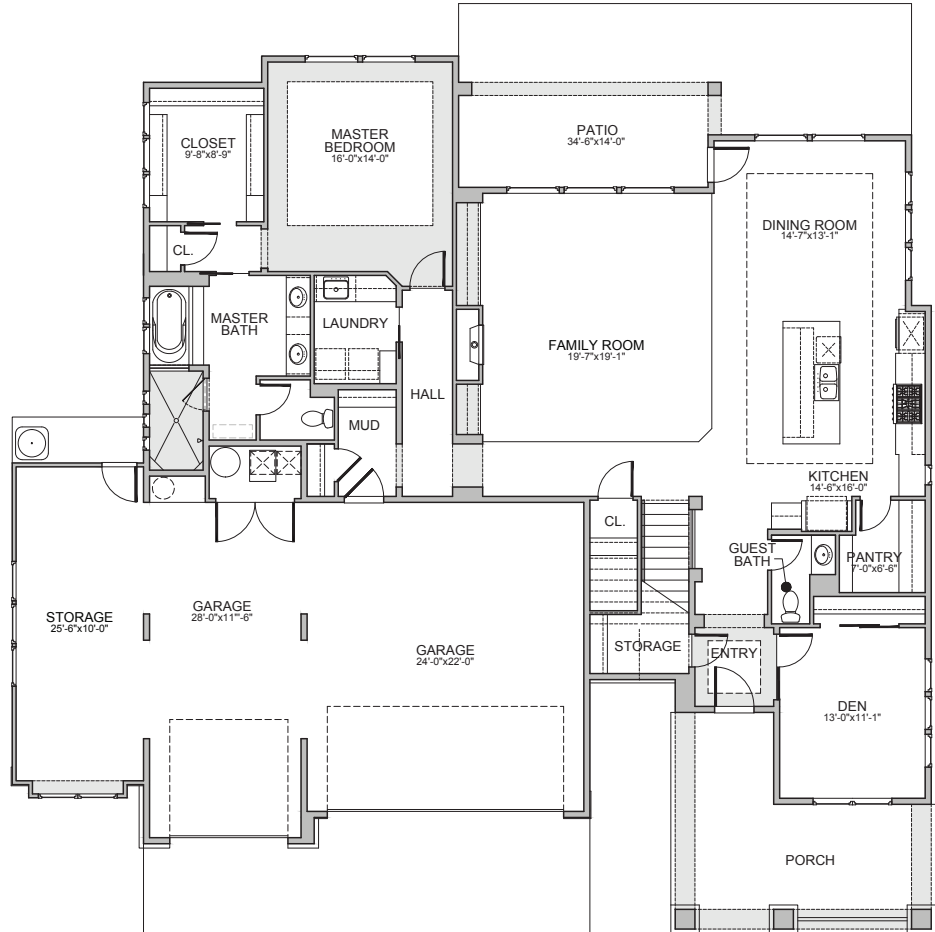

RENDERING
COMING SOON

A

Levels: Two
Bedrooms: 5 + Den + Media
Baths: 3.5
Garage: 3 Car
ASF: 3,600
HERS: TBD

Brighton Exclusives

- Natural Hardwood Flooring
- Low-E High Efficiency Windows
- Impactful Exteriors
- Luxurious Interiors
- Designer Kitchen with All Bosch Appliances
- Kohler Throughout
- Smart WIFI Thermostat
- 100% Energy Star Certified

✦ Indicates a plan option not included in the base price.

NOTES: