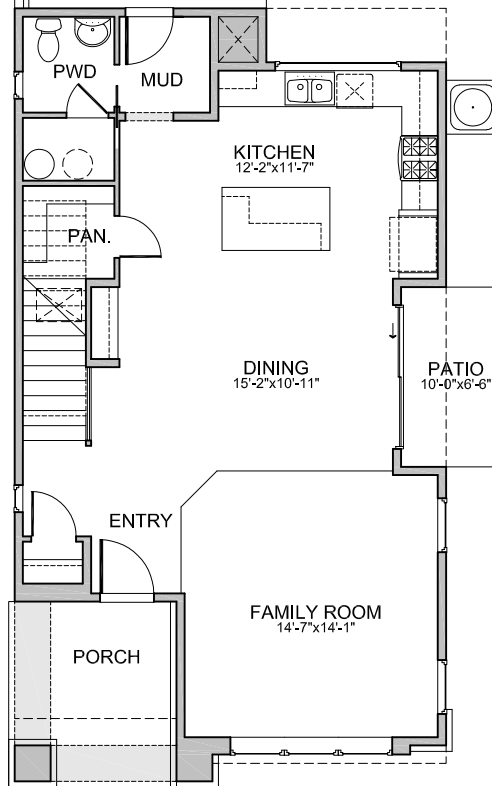

✦ Indicates a plan option not included in the base price.