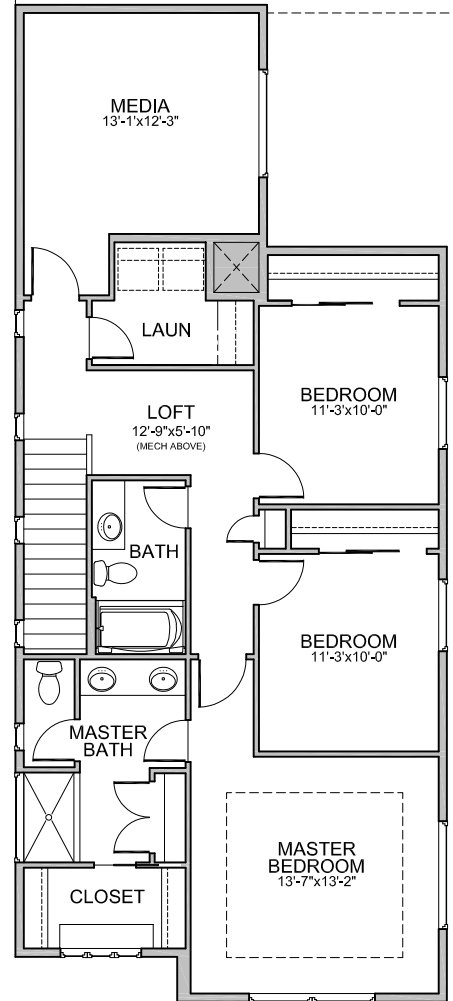

✦ Indicates a plan option not included in the base price.