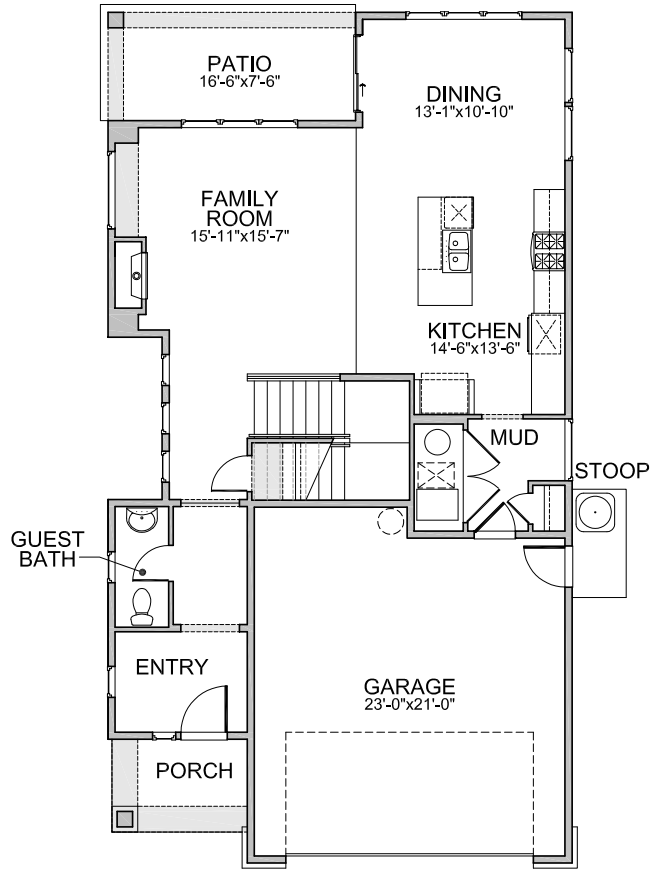

Levels: Two
Bedrooms: 3 + Loft
Baths: 2.5
Garage: 2 Car
ASF: 2,205
HERS: 66

Brighton Exclusives

Natural Hardwood Flooring

Window U-Factor Rating 0.3

All Bosch Appliances

Smart WIFI Thermostat

100% Energy Star Certified

Indicates a plan option not included in the base price.

NOTES:

B

Creating GREAT Places