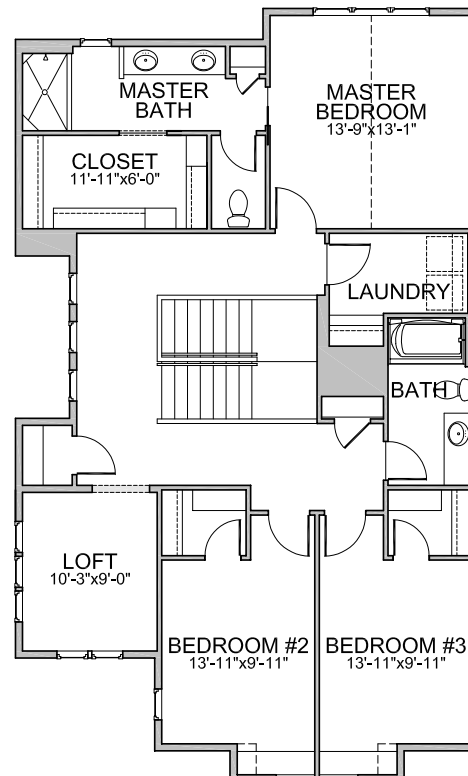

Levels: Two
Bedrooms: 3 + Loft
Baths: 2.5
Garage: 2 Car
ASF: 2,205
HERS: 66

Brighton Exclusives

Natural Hardwood Flooring

Window U-Factor Rating 0.3

All Bosch Appliances

Smart WIFI Thermostat

100% Energy Star Certified

Indicates a plan option not included in the base price.

NOTES:

B

Creating GREAT Places