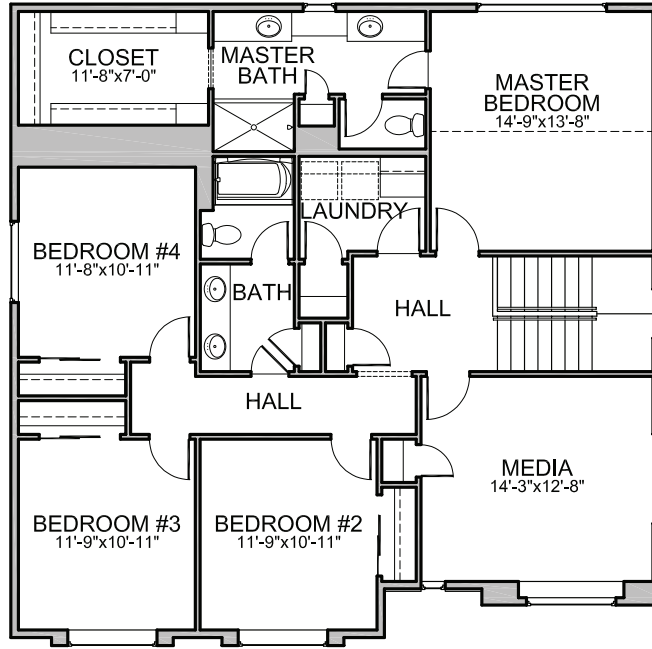

✦ Indicates a plan option not included in the base price.