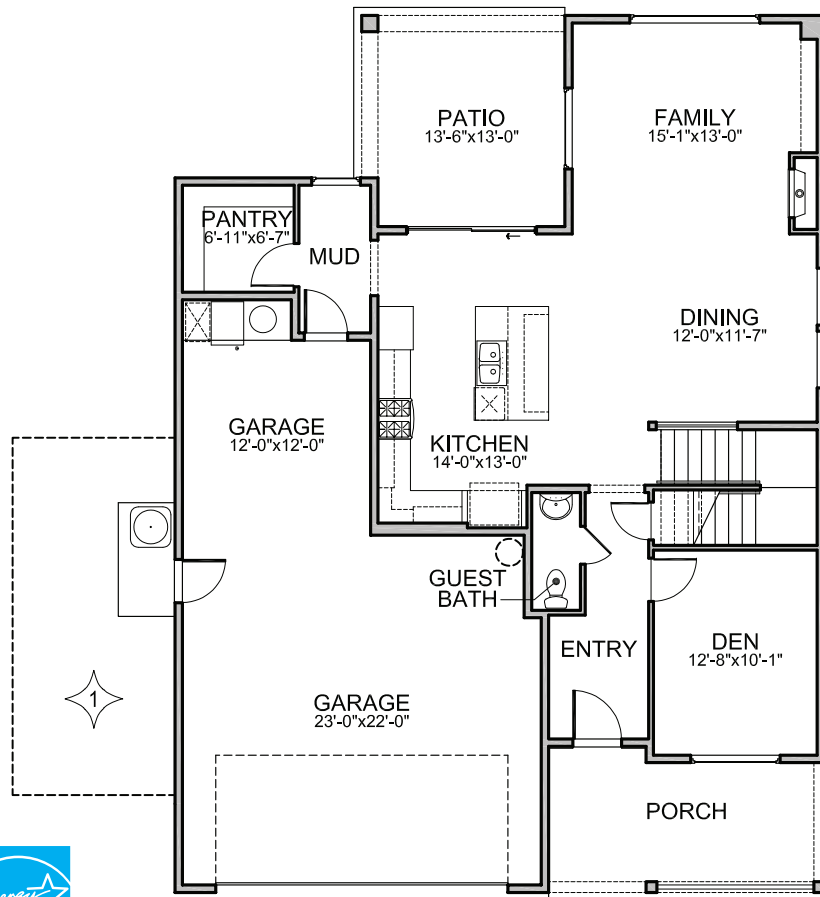

✦ Indicates a plan option not included in the base price.