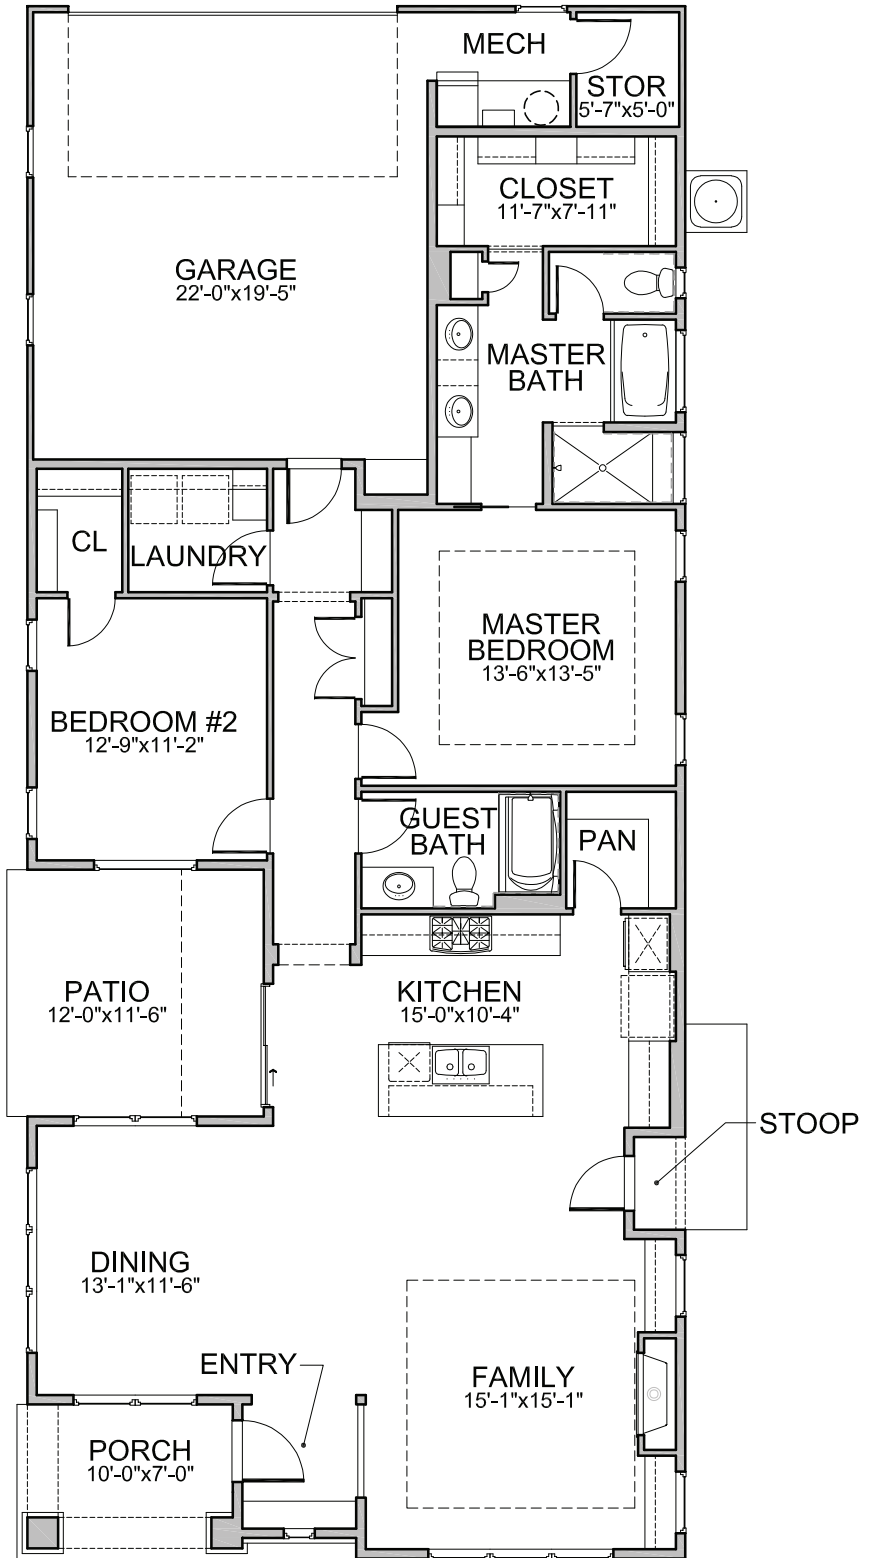

Cadence

AUTUMN SUN | 1680 ASF

Levels: Single
Bedrooms: 2
Baths: 2
Garage: 2 - Car
ASF: 1680

55+ COMMUNITY

NOTES:

Disclaimer: Actual models may differ from the images shown here. Optional items not included in base price may be shown. Speak with a Brighton Homes representative for additional information. Areas and dimensions are approximate. © Brighton Homes Idaho 2023. RCE-34595/41102