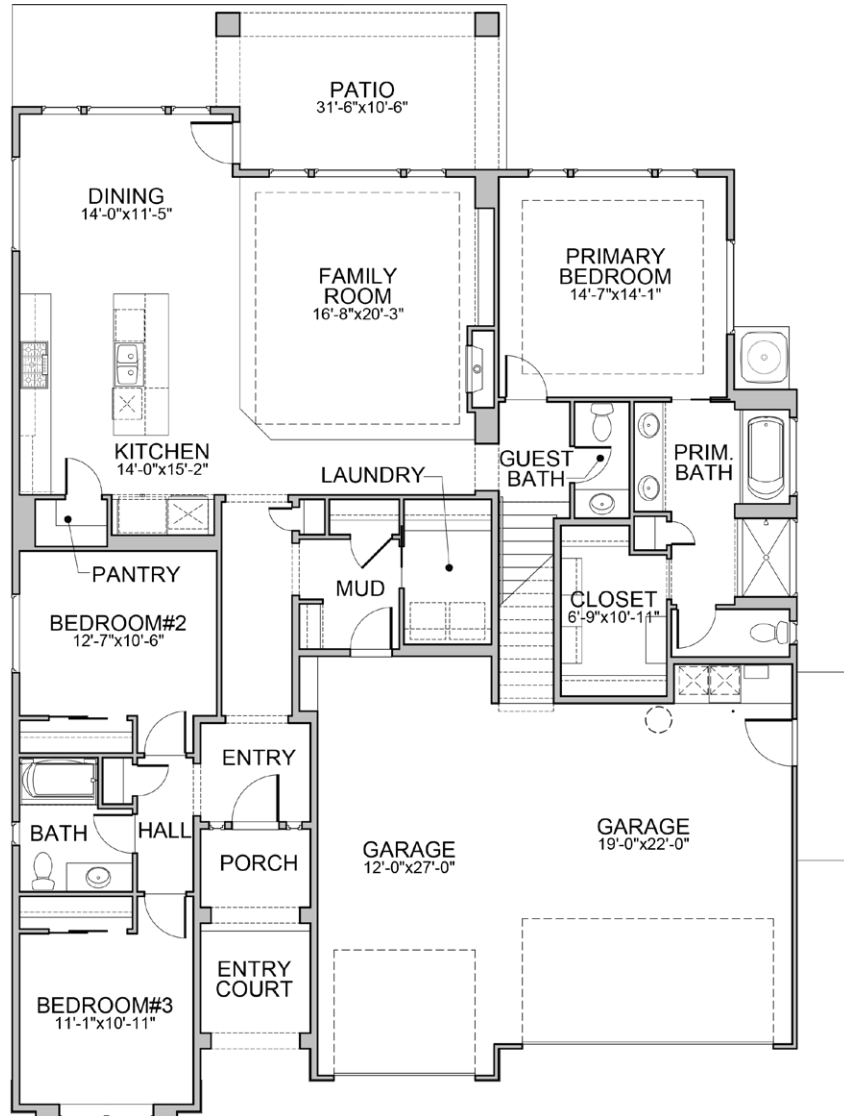

Levels: Single + Bonus
 Bedrooms: 3+Bonus
 Baths: 2.5
 Garage: 3 Car
 ASF: 2,340

NOTES:

Indicates a plan option not included in the base price. See back side for details.

PLAN OPTIONS