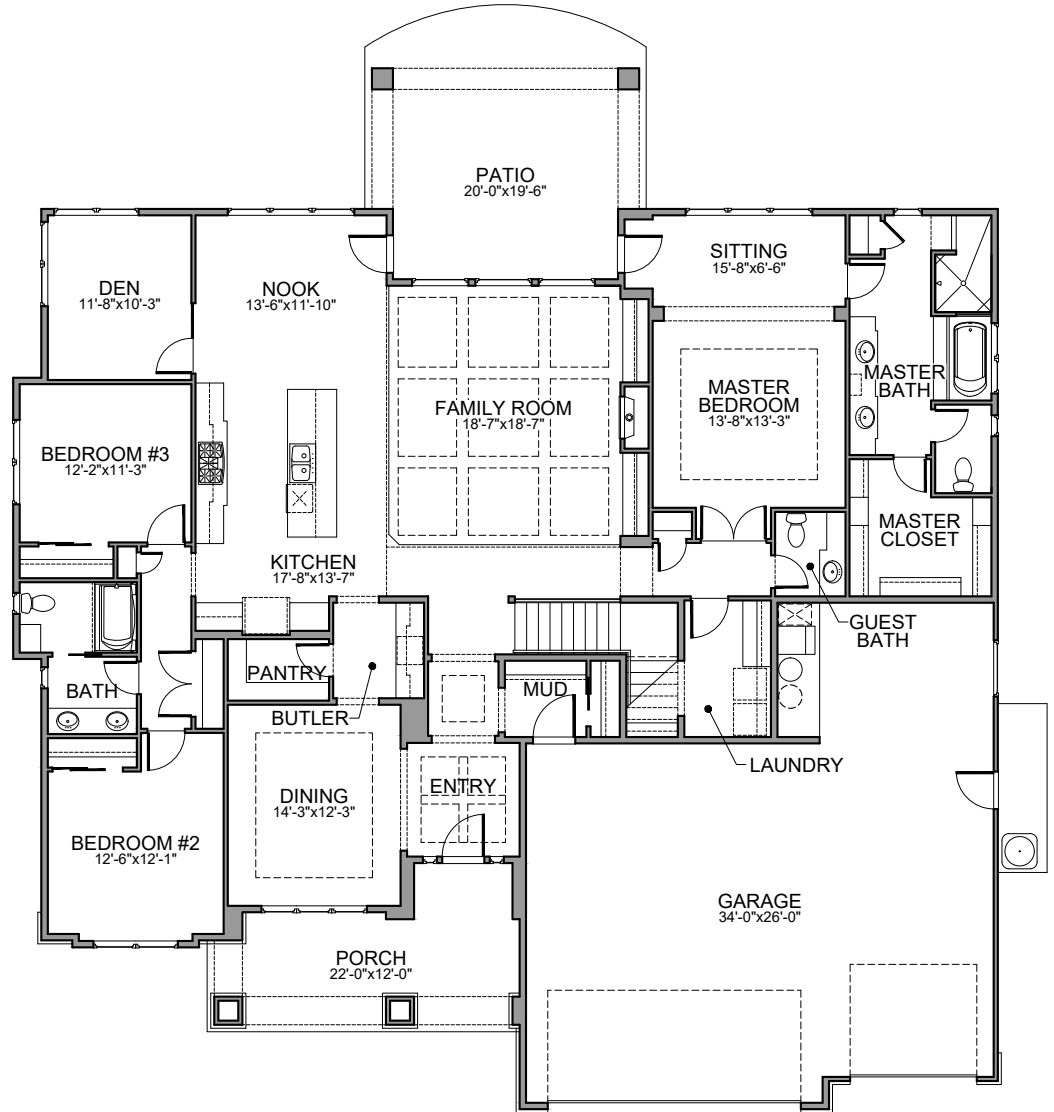

A

Levels: Single
 Bedrooms: 3+Den+Bonus+Dining
 Baths: 3.5
 Garage: 3 Car
 ASF: 3,235
 HERS: 61

Brighton Exclusives

- Natural Hardwood Flooring
- Low-E High Efficiency Windows
- Impactful Exteriors
- Luxurious Interiors
- Designer Kitchen with All Bosch Appliances
- Kohler Throughout
- Smart WIFI Thermostat
- 100% Energy Star Certified

Indicates a plan option not included in the base price.

Actual models may differ from the images shown here. Optional items not included in base price may be shown. Speak with a Brighton Homes representative for additional information. Areas and dimensions are approximate.
 © Brighton Homes Idaho 2020. RCE-34595/41102