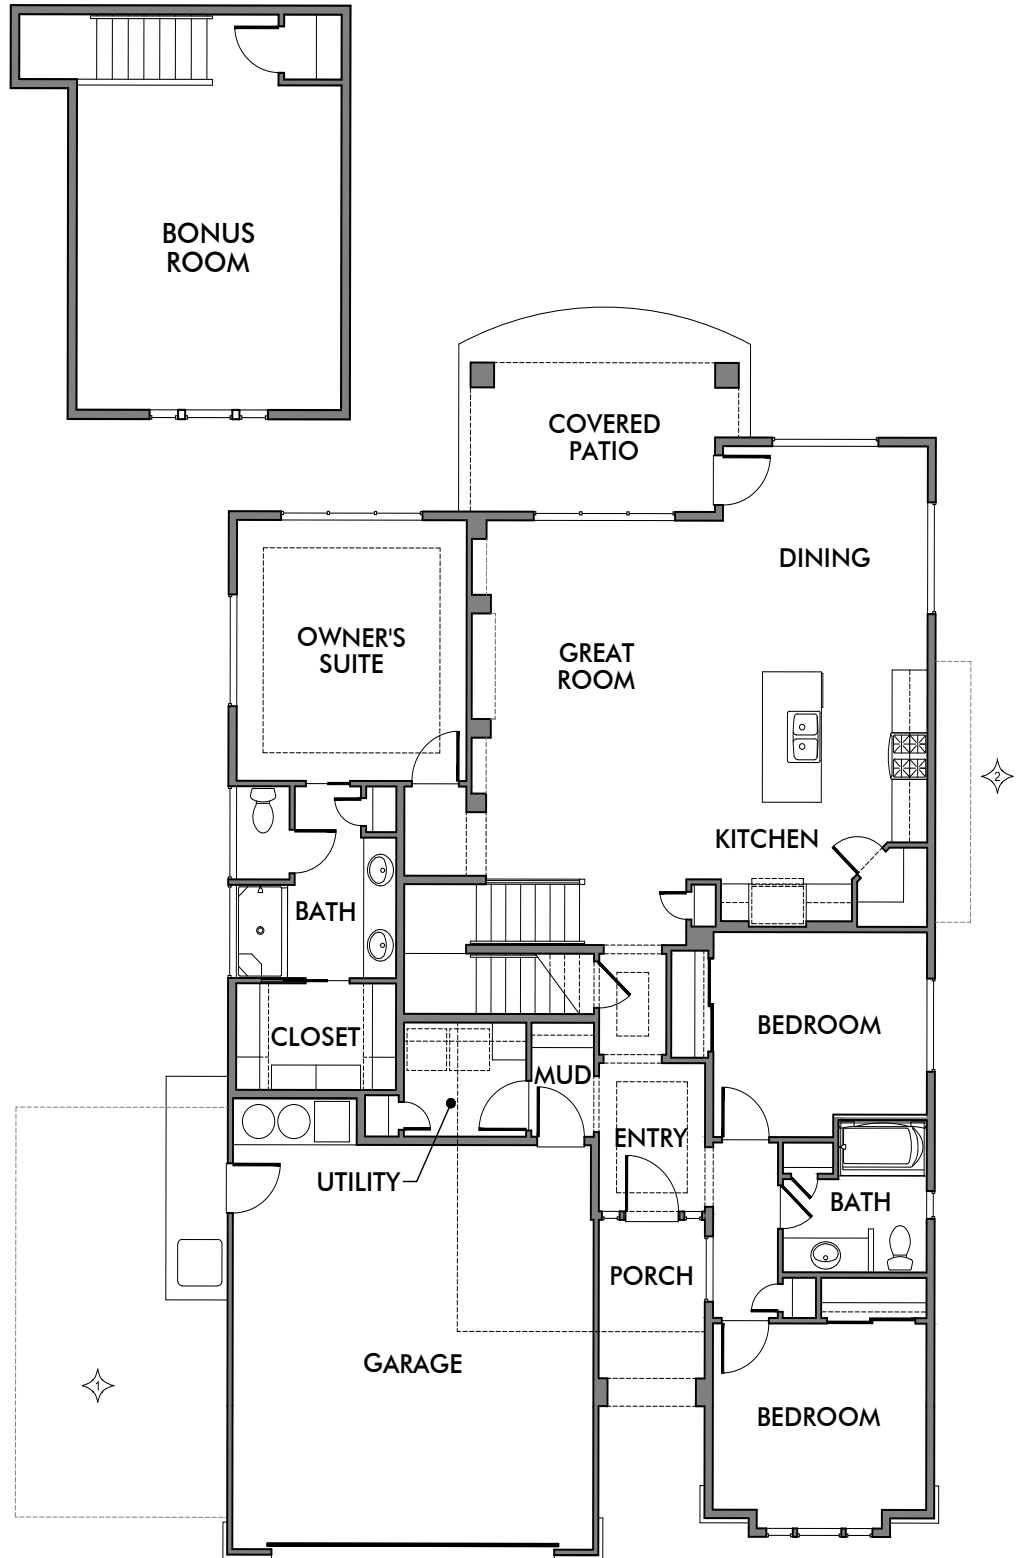

Levels: Single with bonus  
 Bedrooms: 3 + Den  
 Baths: 2  
 Garage: 2 Car  
 ASF: 2,125  
 HERS: 62

The Sycamore has it all! Fabulous interior features a spacious kitchen with stainless Bosch appliances, tile backsplash, and custom cabinets. Enjoy Kohler throughout - a Brighton standard! Master Suite is first class with a deluxe master bath, featuring dual vanities, and an amazing walk in closet. This home is EnergyStar Certified and HERS rated. Like what you see? Visit our website to view all available homes, floor plan options and communities at BrightonHomesIdaho.com.

✦ Indicates a plan option not included in the base price.