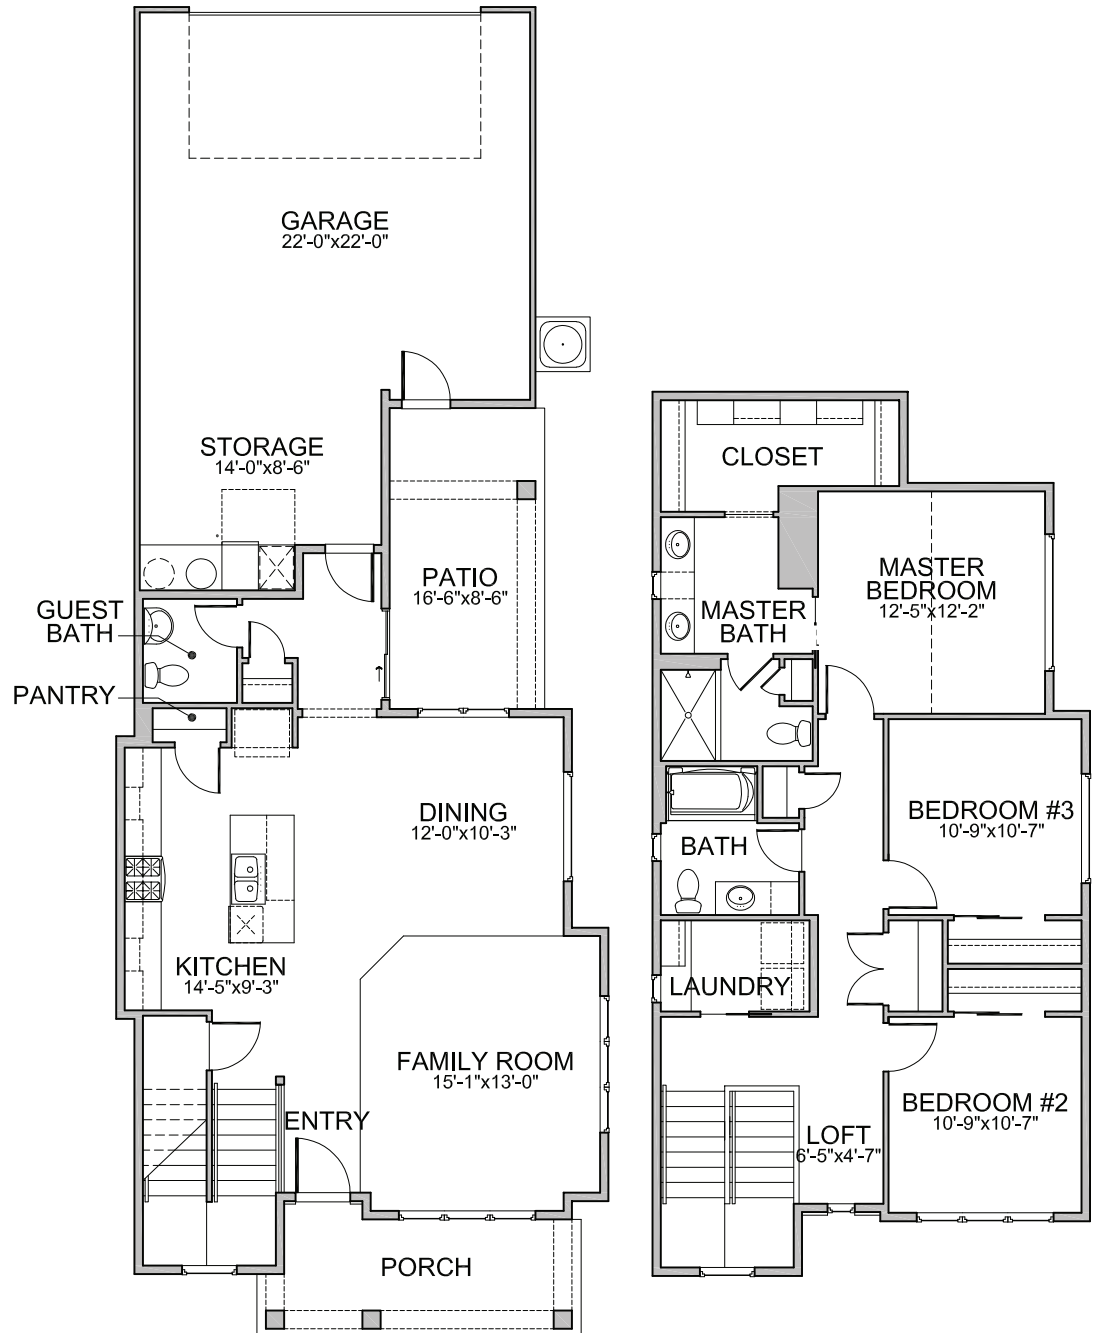

Levels:	Two
Bedrooms:	3 + Loft
Baths:	2.5
Garage:	2 Car
ASF:	1,805
HERS:	65

Brighton Exclusives

Natural Hardwood Flooring

Window U-Factor Rating 0.3

All Bosch Appliances

Smart WIFI Thermostat

100% Energy Star Certified

 Indicates a plan option not included in the base price.

NOTES: