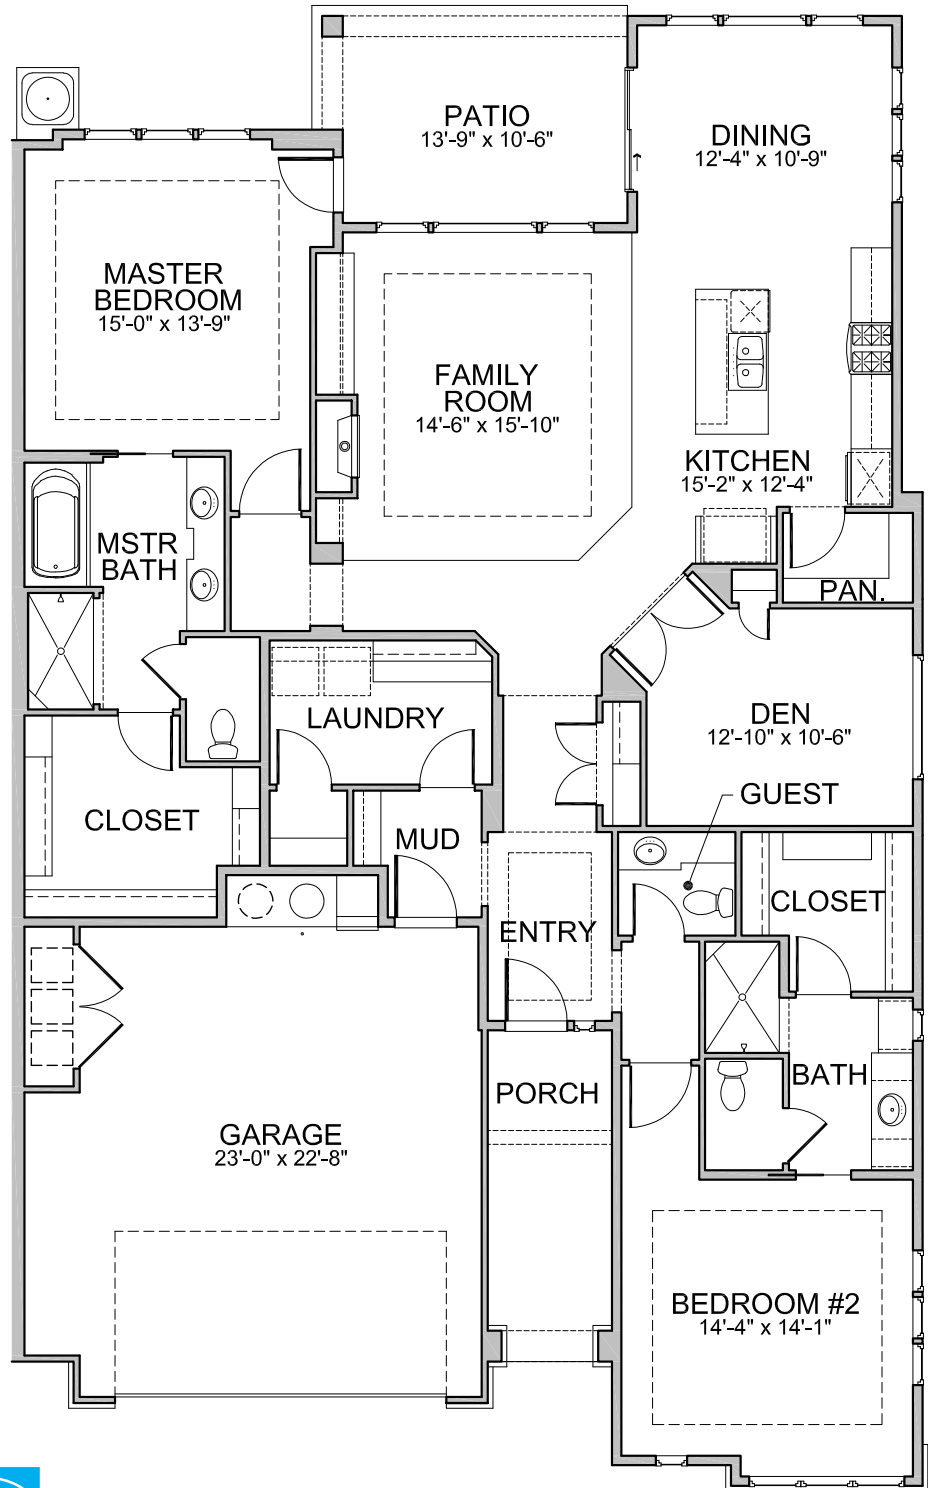

Cadence

RADIANCE B

Levels: Single
 Bedrooms: 2+Den
 Baths: 2.5
 Garage: 2 - Car
 ASF: 2,080
 HERS: 66

Brighton Exclusives

55+ COMMUNITY

- Natural Hardwood Flooring
- Low-E High Efficiency Windows
- Impactful Exteriors
- Luxurious Interiors
- Designer Kitchen with All Bosch Appliances
- Kohler Throughout
- Smart WIFI Thermostat
- 100% Energy Star Certified

Unique MODEL FEATURES

Door to Patio from Master Bedroom

Junior Suite with Tile Shower

Disclaimer: Actual models may differ from the images shown here. Optional items not included in base price may be shown. Speak with a Brighton Homes representative for additional information. Areas and dimensions are approximate. © Brighton Homes Idaho 2020. RCE-34595/41102

An Active Adult Community by

Large empty rectangular area for taking notes.

Smaller empty rectangular area for taking notes.