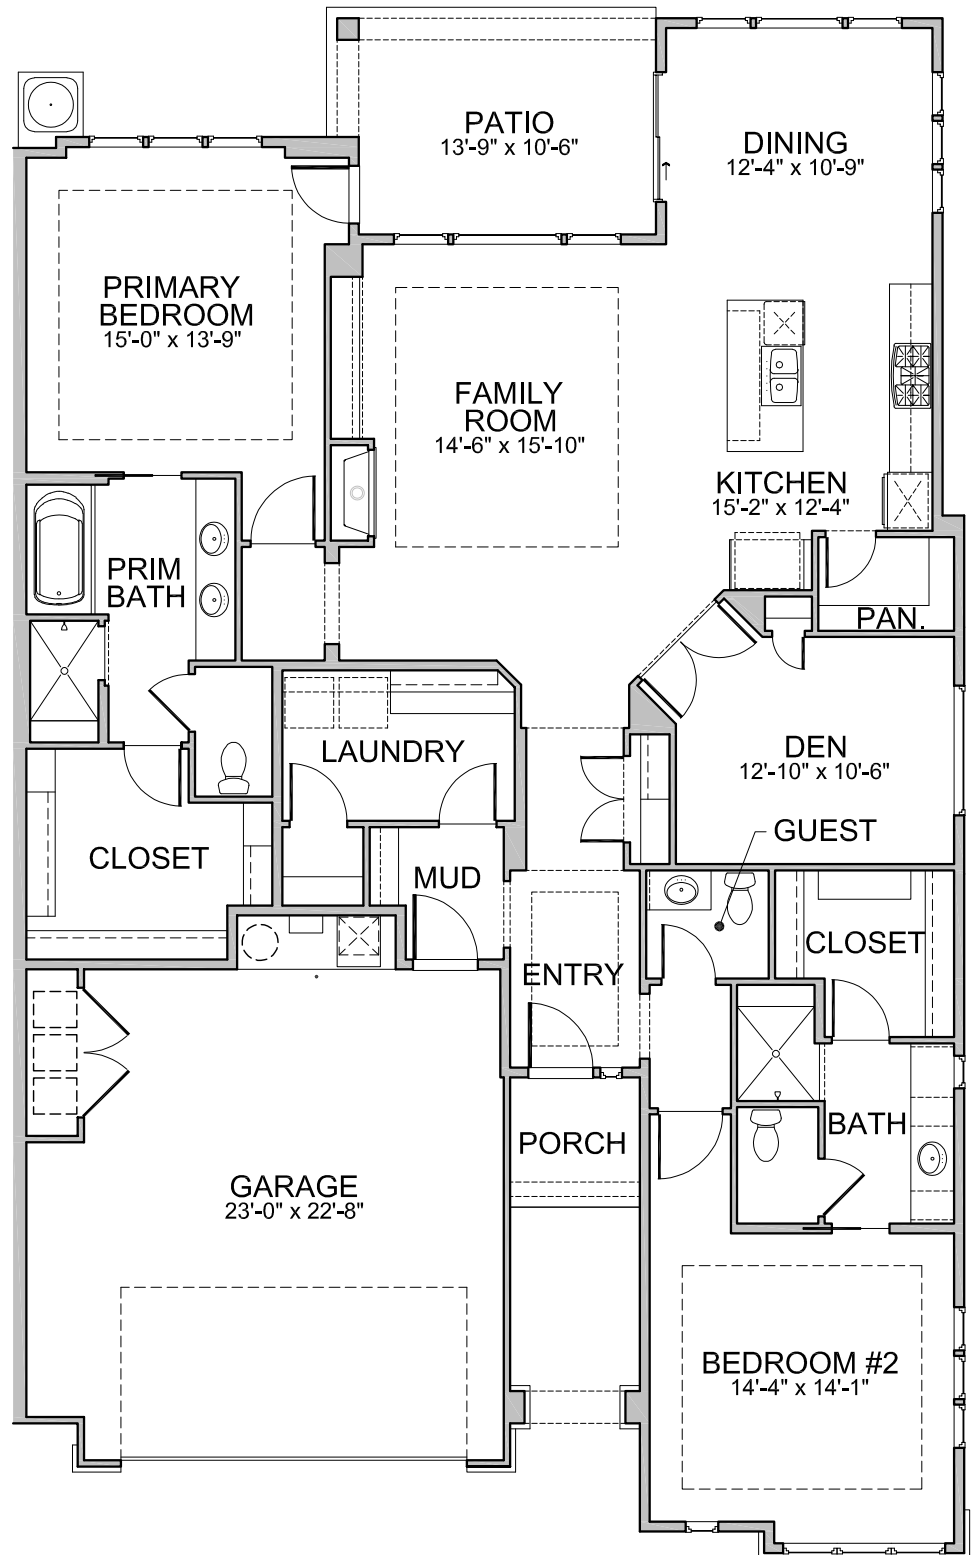

Cadence

RADIANCE 2 | 2080 ASF

Levels: Single
Bedrooms: 2 + DEN
Baths: 2.5
Garage: 2 Car
ASF: 2080

55+ COMMUNITY

NOTES:

Disclaimer: Actual models may differ from the images shown here. Optional items not included in base price may be shown. Speak with a Brighton Homes representative for additional information. Areas and dimensions are approximate. © Brighton Homes Idaho 2023. RCE-34595/41102