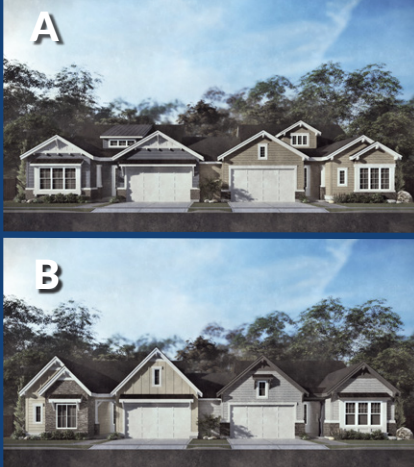

Cadence

RADIANCE 2 | 2080 ASF

Levels: Single
Bedrooms: 2 + DEN
Baths: 2.5
Garage: 2 Car
ASF: 2080

55+ COMMUNITY

NOTES:

Disclaimer: Actual models may differ from the images shown here. Optional items not included in base price may be shown. Speak with a Brighton Homes representative for additional information. Areas and dimensions are approximate. © Brighton Homes Idaho 2023. RCE-34595/41102

An Active Adult Community by

 **BRIGHTON**