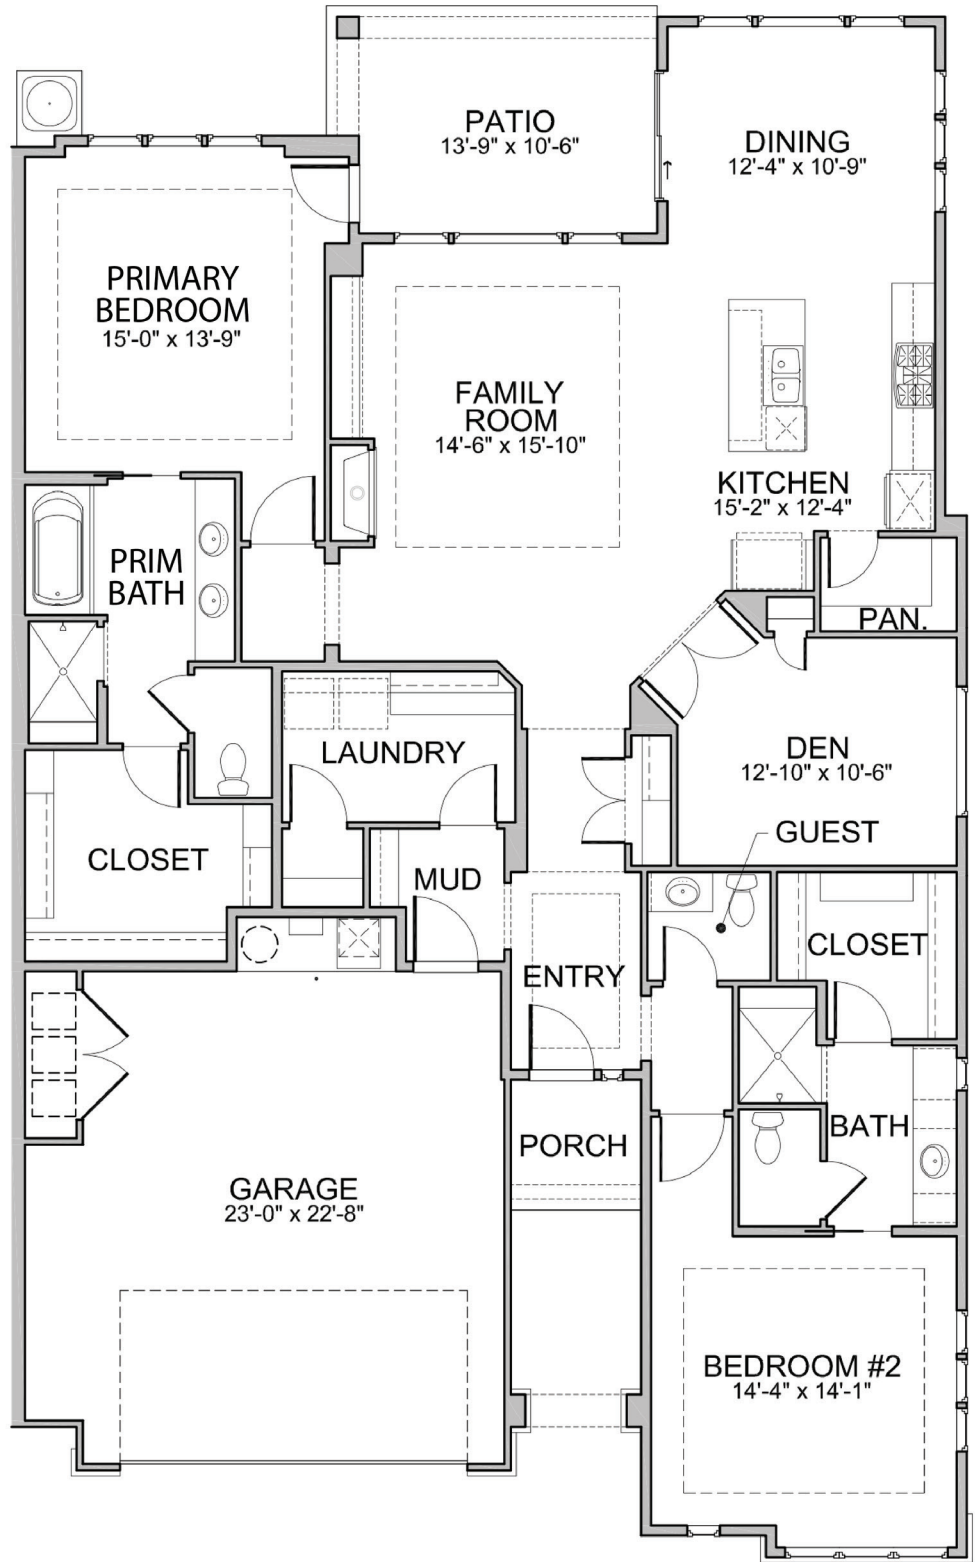

Cadence

RADIANCE 2 | 2080 ASF

Levels: Single
 Bedrooms: 2 + DEN
 Baths: 2.5
 Garage: 2 Car
 ASF: 2080

55+ COMMUNITY

NOTES:

Disclaimer: Actual models may differ from the images shown here. Optional items not included in base price may be shown. Speak with a Brighton Homes representative for additional information. Areas and dimensions are approximate. © Brighton Homes Idaho 2023. RCE-34595/41102 09.24.24