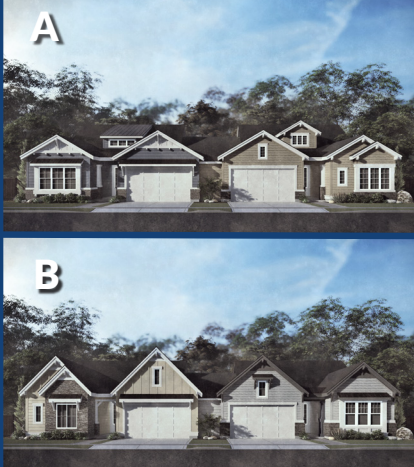

Cadence

RADIANCE 2 | 2080 ASF

Levels: Single
 Bedrooms: 2 + DEN
 Baths: 2.5
 Garage: 2 Car
 ASF: 2080

55+ COMMUNITY

NOTES:

Disclaimer: Actual models may differ from the images shown here. Optional items not included in base price may be shown. Speak with a Brighton Homes representative for additional information. Areas and dimensions are approximate. © Brighton Homes Idaho 2023. RCE-34595/41102 09.24.24

An Active Adult Community by

BRIGHTON