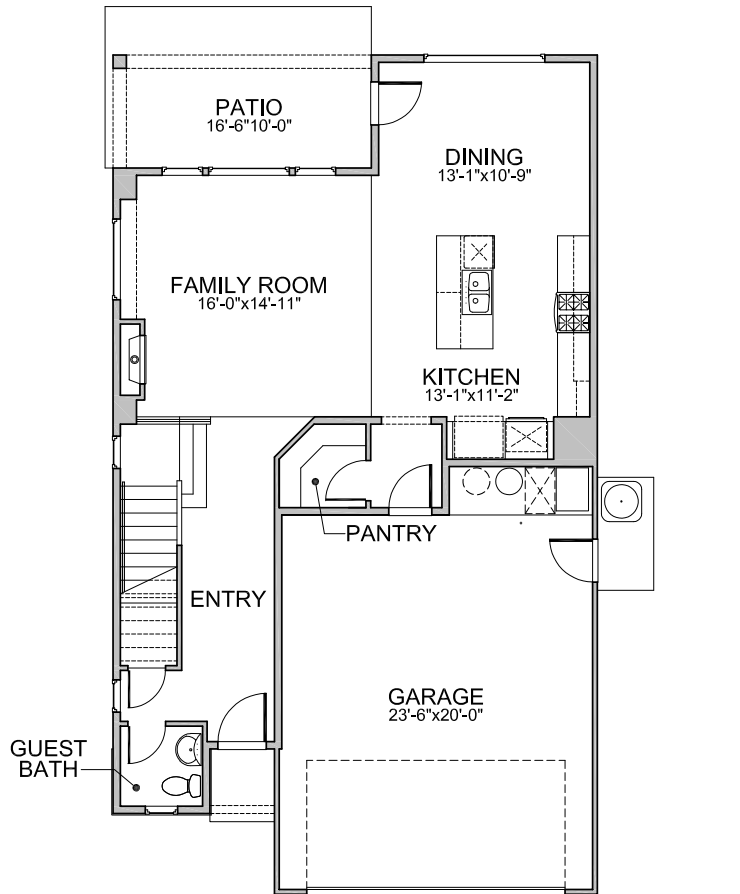

Indicates a plan option not included in the base price.