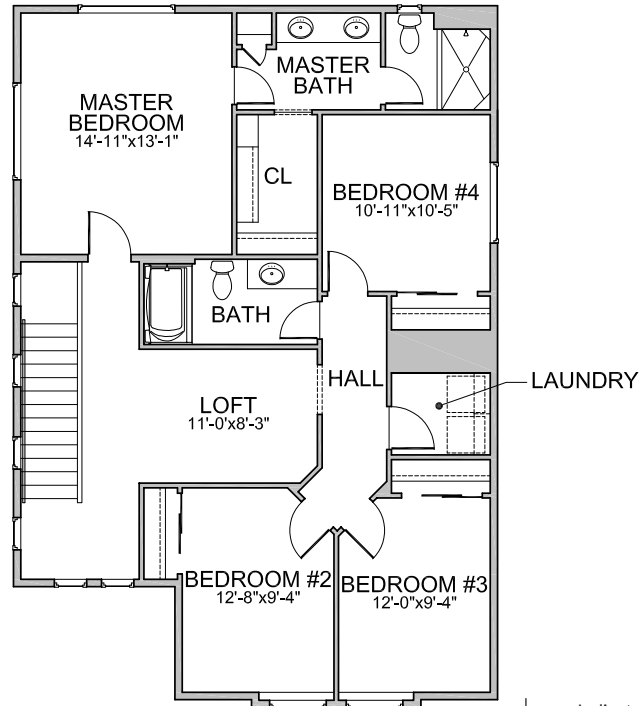

Indicates a plan option not included in the base price.