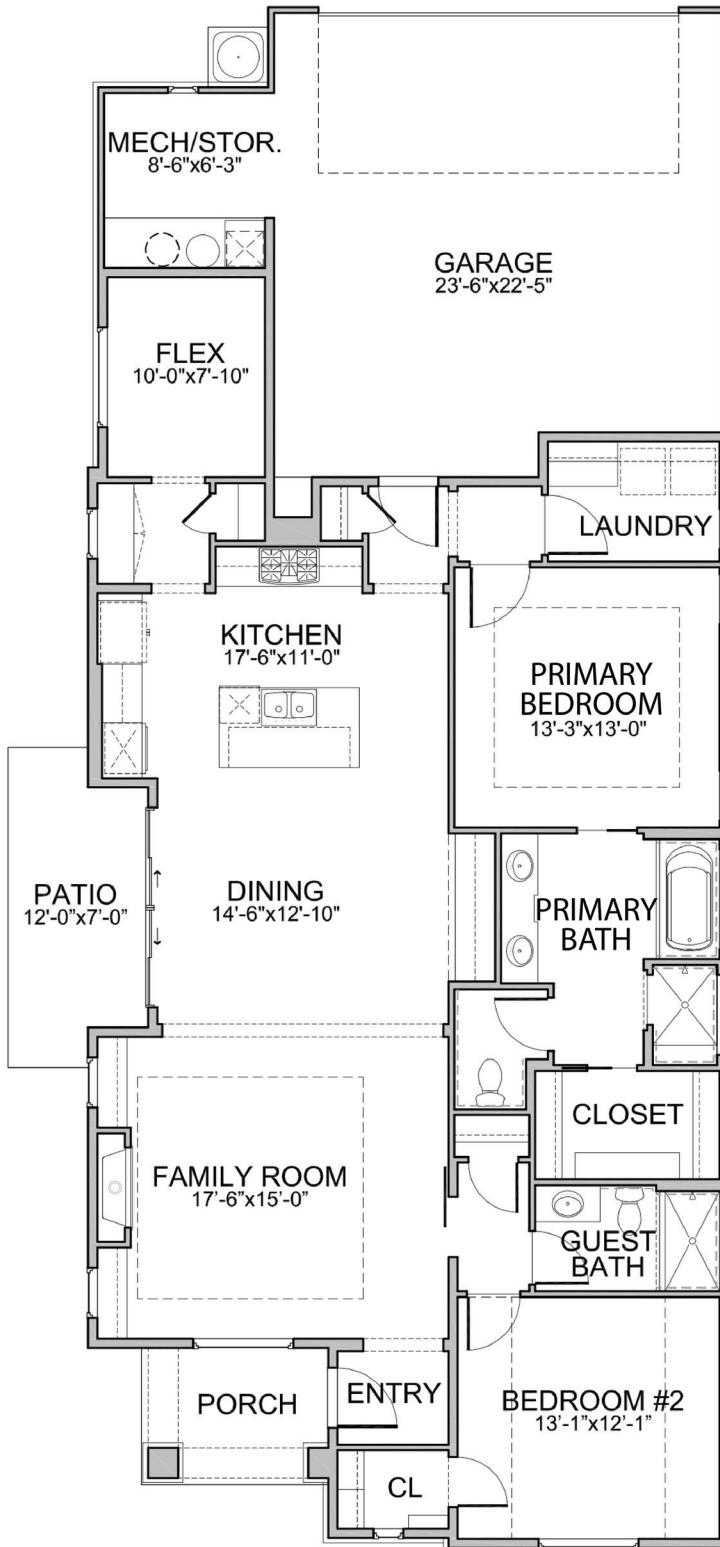

Cadence

PRAIRIE HARVEST | 1665 ASF

Levels: Single
 Bedrooms: 2
 Baths: 2
 Garage: 2 - Car
 ASF: 1665

55+ COMMUNITY

NOTES:

An Active Adult Community by

BRIGHTON

Disclaimer: Actual models may differ from the images shown here. Optional items not included in base price may be shown. Speak with a Brighton Homes representative for additional information. Areas and dimensions are approximate. © Brighton Homes Idaho 2023. RCE-34595/41102 09.24.24