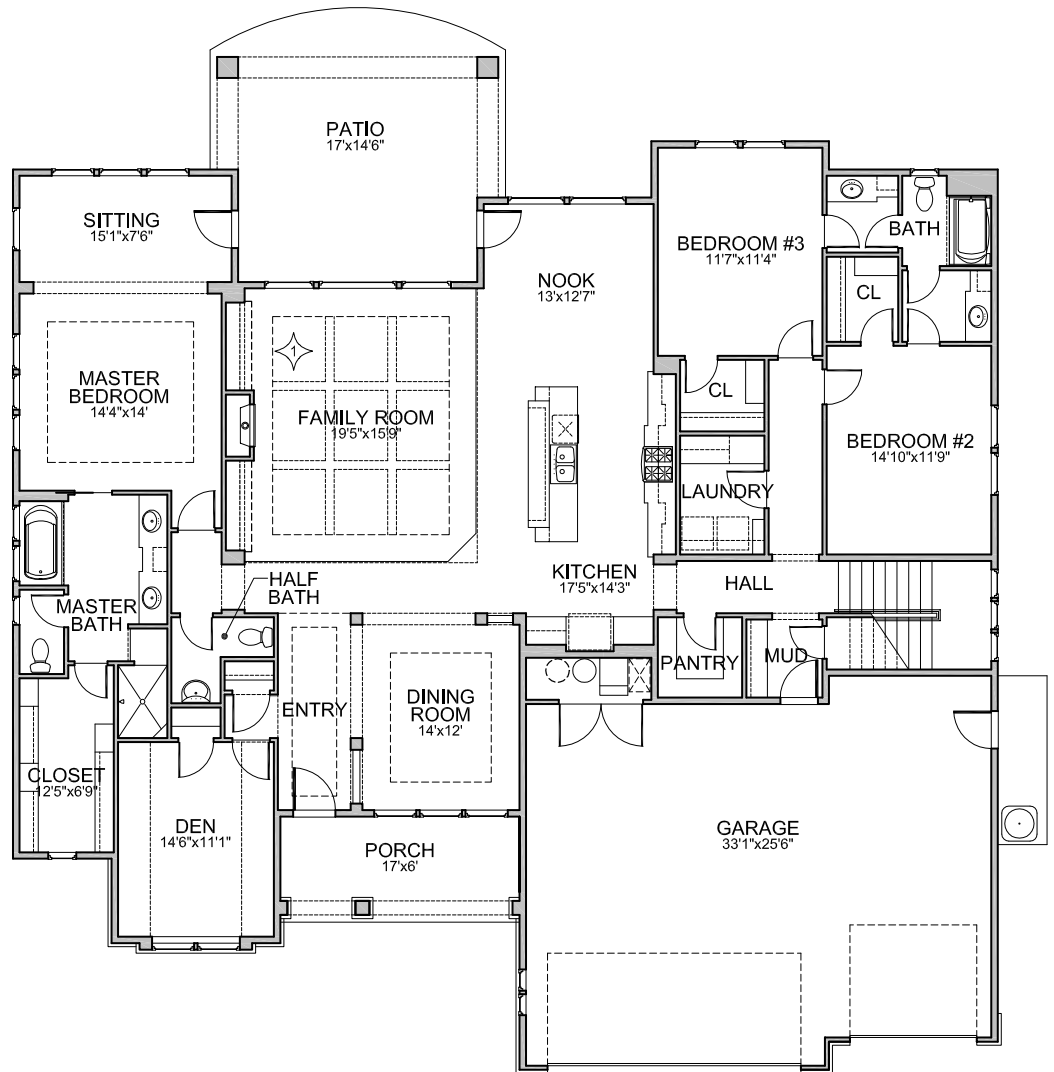

Levels: Single+Bonus
 Bedrooms: 3+Den+Dining+Bonus
 Baths: 3.5
 Garage: 3 Car
 ASF: 3,415
 HERS: 59

Brighton Exclusives

- Natural Hardwood Flooring
- Low-E High Efficiency Windows
- Impactful Exteriors
- Luxurious Interiors
- Designer Kitchen with All Bosch Appliances
- Kohler Throughout
- Smart WIFI Thermostat
- 100% Energy Star Certified

✦ Indicates a plan option not included in the base price.

Actual models may differ from the images shown here. Optional items not included in base price may be shown. Speak with a Brighton Homes representative for additional information. Areas and dimensions are approximate.
 © Brighton Homes Idaho 2020. RCE-34595/41102