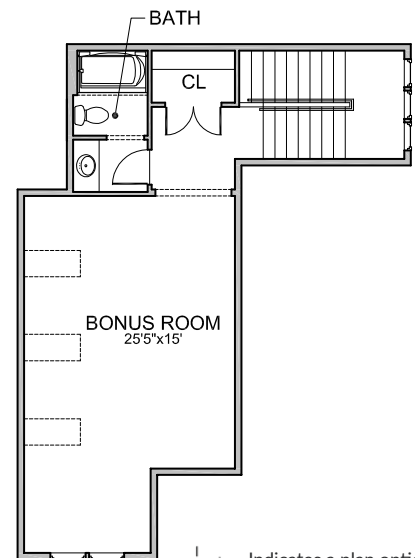

Levels: Single+Bonus
 Bedrooms: 3+Den+Dining+Bonus
 Baths: 3.5
 Garage: 3 Car
 ASF: 3,415
 HERS: 59

Brighton Exclusives

- Natural Hardwood Flooring
- Low-E High Efficiency Windows
- Impactful Exteriors
- Luxurious Interiors
- Designer Kitchen with All Bosch Appliances
- Kohler Throughout
- Smart WIFI Thermostat
- 100% Energy Star Certified

✦ Indicates a plan option not included in the base price.

Actual models may differ from the images shown here. Optional items not included in base price may be shown. Speak with a Brighton Homes representative for additional information. Areas and dimensions are approximate.
 © Brighton Homes Idaho 2020. RCE-34595/41102