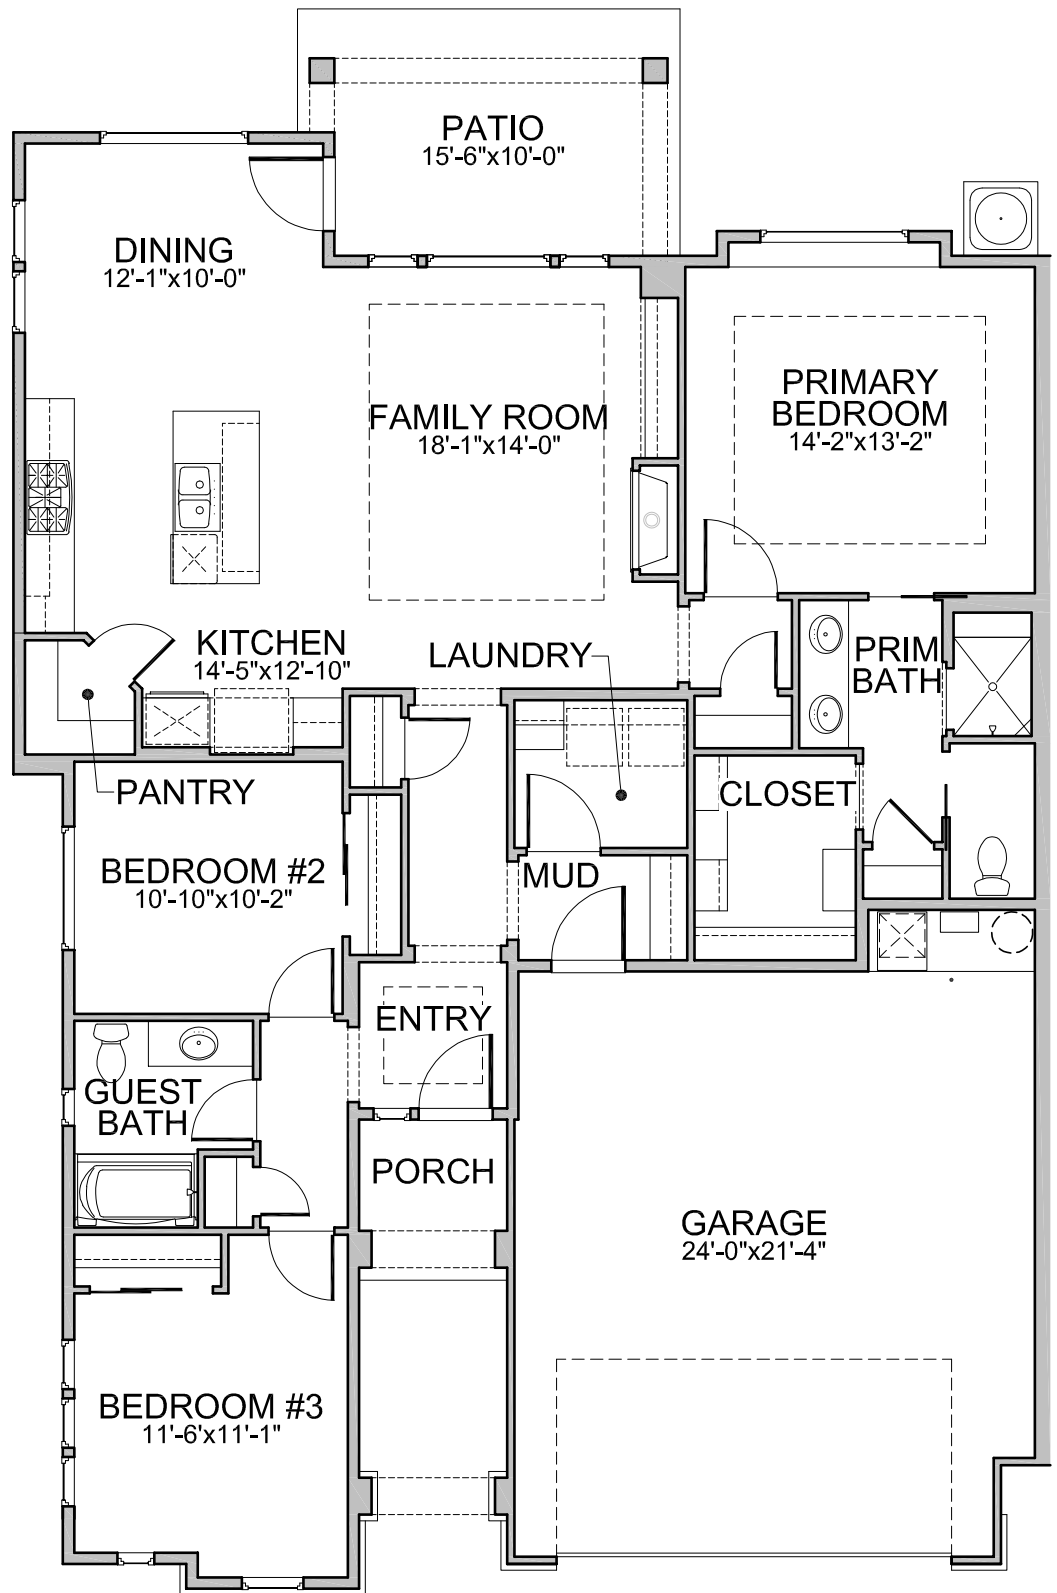

Cadence

MOONLIGHT 1 | 1575 ASF

Levels: Single
Bedrooms: 3
Baths: 2
Garage: 2 - Car
ASF: 1575

55+ COMMUNITY

NOTES:

Disclaimer: Actual models may differ from the images shown here. Optional items not included in base price may be shown. Speak with a Brighton Homes representative for additional information. Areas and dimensions are approximate. © Brighton Homes Idaho 2023. RCE-34595/41102