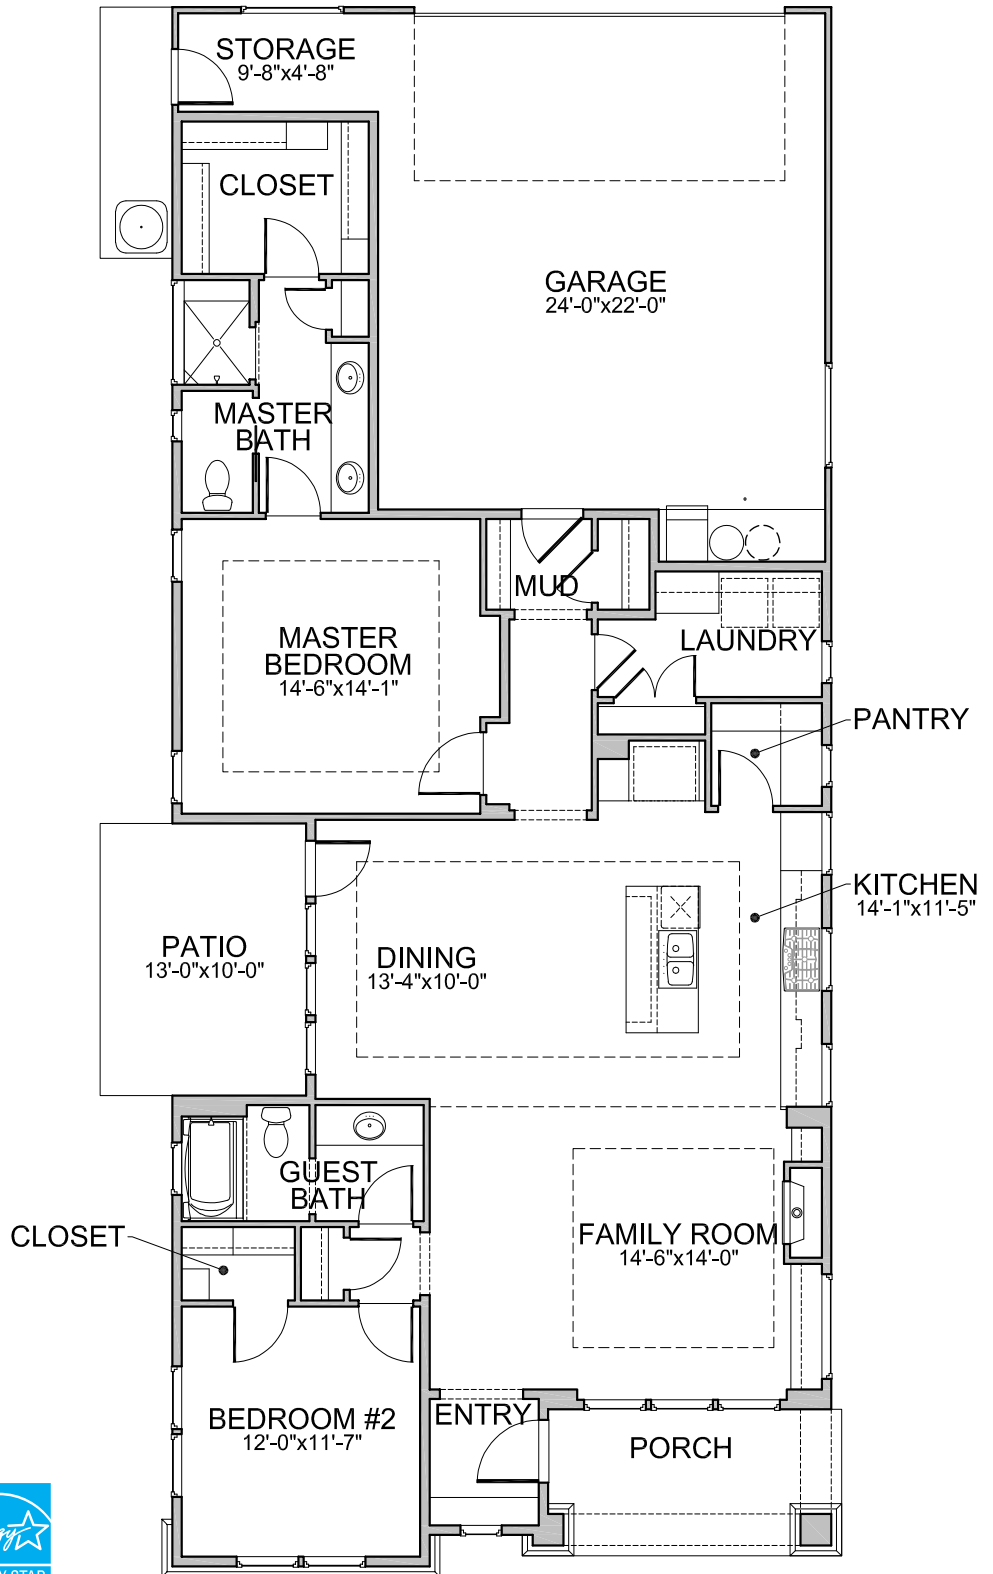

Cadence

MINNIE BELLE

Levels: Single
 Bedrooms: 2
 Baths: 2
 Garage: 2 - Car
 ASF: 1,590
 HERS: 63

Brighton Exclusives

55+ COMMUNITY

- Natural Hardwood Flooring
- Low-E High Efficiency Windows
- Impactful Exteriors
- Luxurious Interiors
- Designer Kitchen with All Bosch Appliances
- Kohler Throughout
- Smart WIFI Thermostat
- 100% Energy Star Certified

Unique MODEL FEATURES

- Counter in Pantry
- Walk in Closets

Disclaimer: Actual models may differ from the images shown here. Optional items not included in base price may be shown. Speak with a Brighton Homes representative for additional information. Areas and dimensions are approximate. © Brighton Homes Idaho 2020. RCE-34595/41102