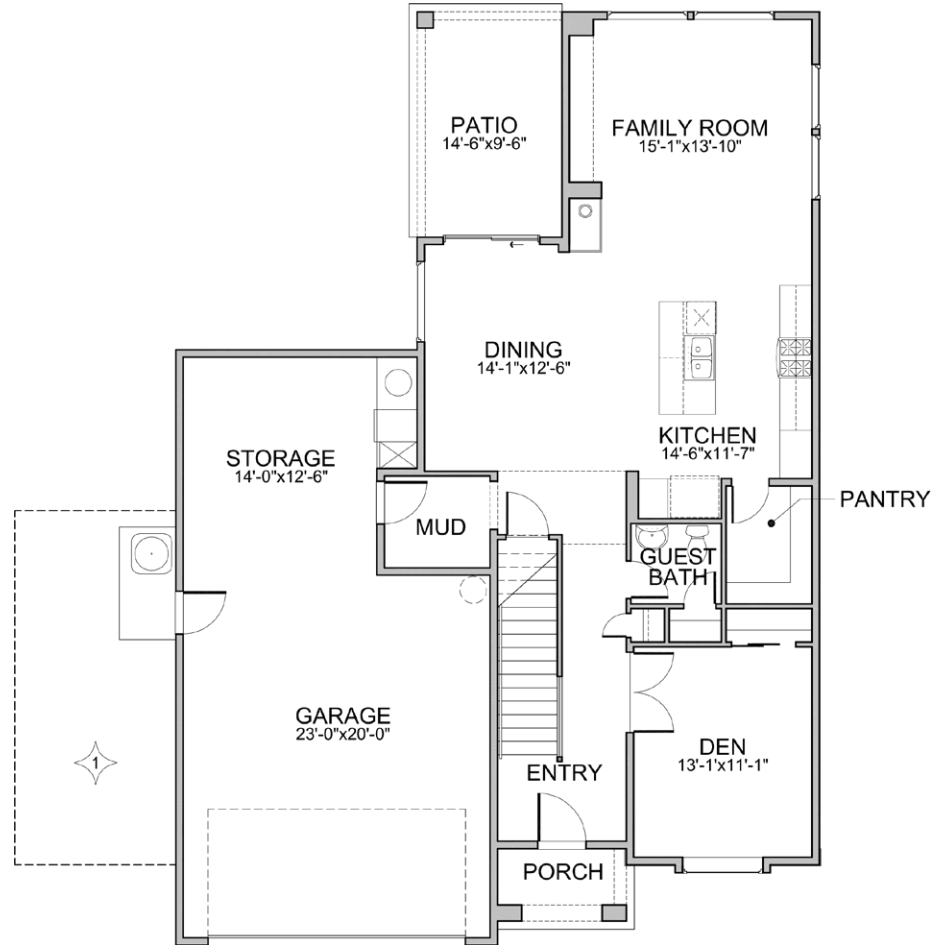

Levels: Two
 Bedrooms: 3+Den+Bonus
 Baths: 2.5
 Garage: 2 Car
 ASF: 2,380

NOTES:

✦ Indicates a plan option not included in the base price.

PLAN OPTIONS & ELEVATIONS