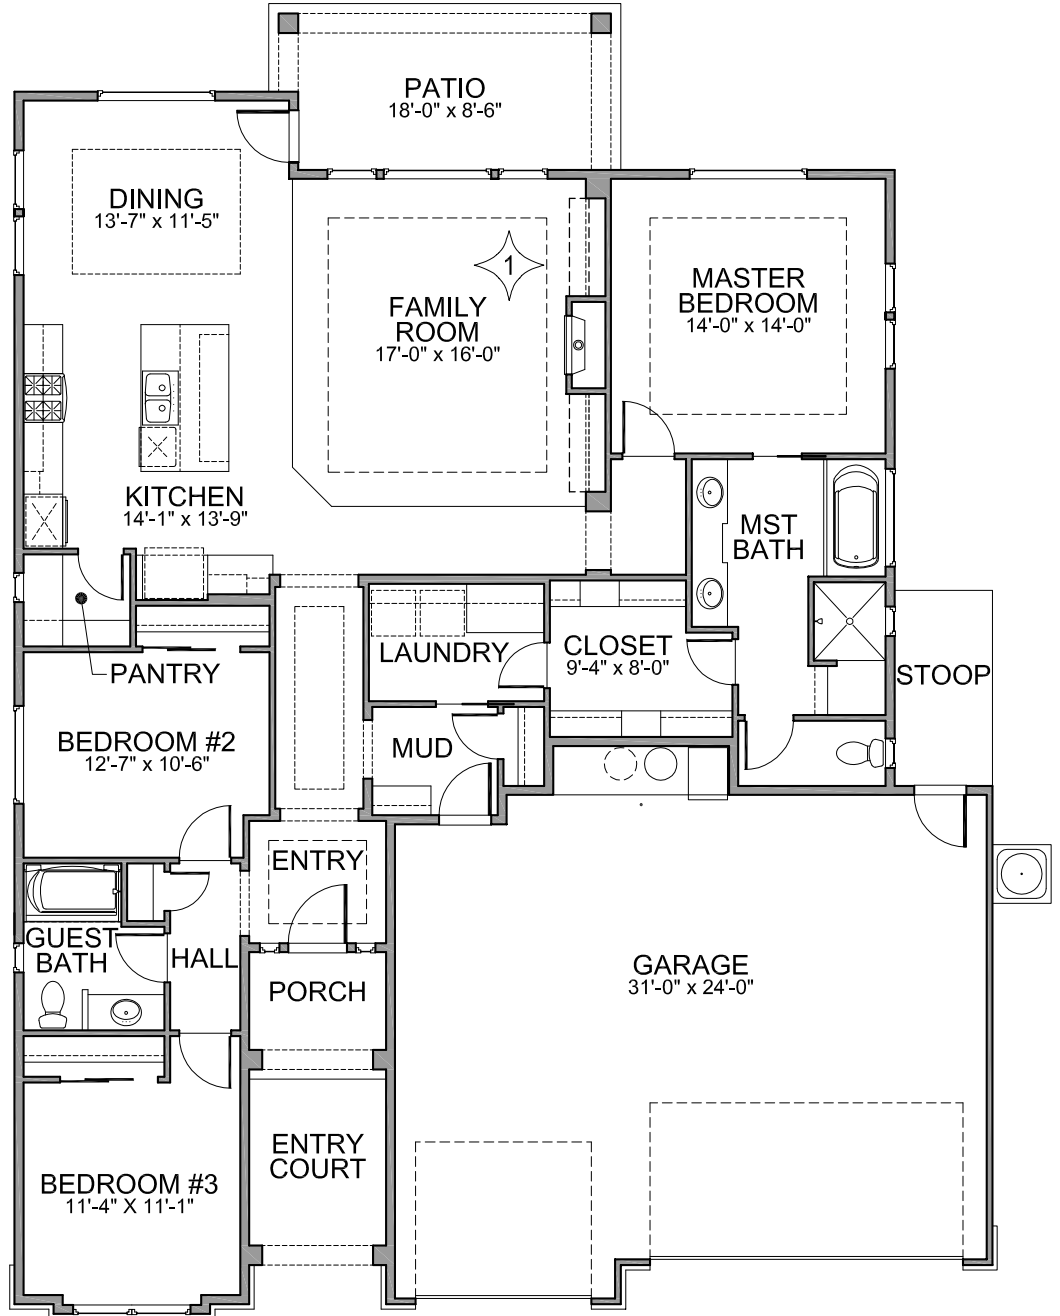

A

Levels:	Single
Bedrooms:	3
Baths:	2
Garage:	3 Car
ASF:	1,860
HERS:	60

Brighton Exclusives

- Natural Hardwood Flooring
- Low-E High Efficiency Windows
- Impactful Exteriors
- Luxurious Interiors
- Designer Kitchen with All Bosch Appliances
- Kohler Throughout
- Smart WIFI Thermostat
- 100% Energy Star Certified

◆ Indicates a plan option not included in the base price.

Actual models may differ from the images shown here. Optional items not included in base price may be shown. Speak with a Brighton Homes representative for additional information. Areas and dimensions are approximate.
 © Brighton Homes Idaho 2020. RCE-34595/41102