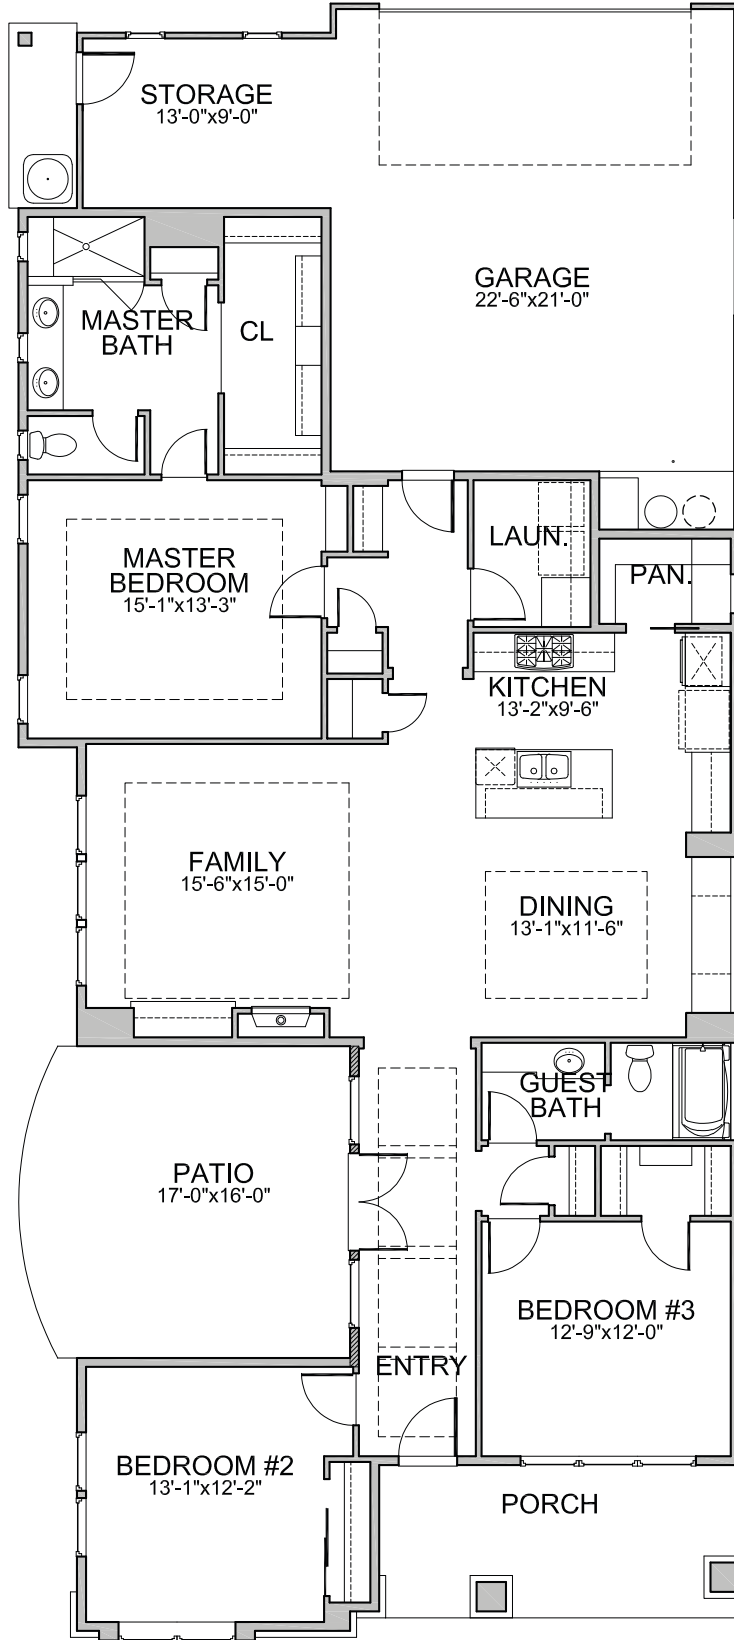

Levels:	Single
Bedrooms:	3
Baths:	2
Garage:	2 Car+Storage
ASF:	1,875
HERS:	64

Brighton Exclusives

- Natural Hardwood Flooring
-
- Low-E High Efficiency Windows
-
- Impactful Exteriors
-
- Luxurious Interiors
-
- Designer Kitchen with All Bosch Appliances
-
- Kohler Throughout
-
- Smart WIFI Thermostat
-
- 100% Energy Star Certified

✦ Indicates a plan option not included in the base price.

NOTES: