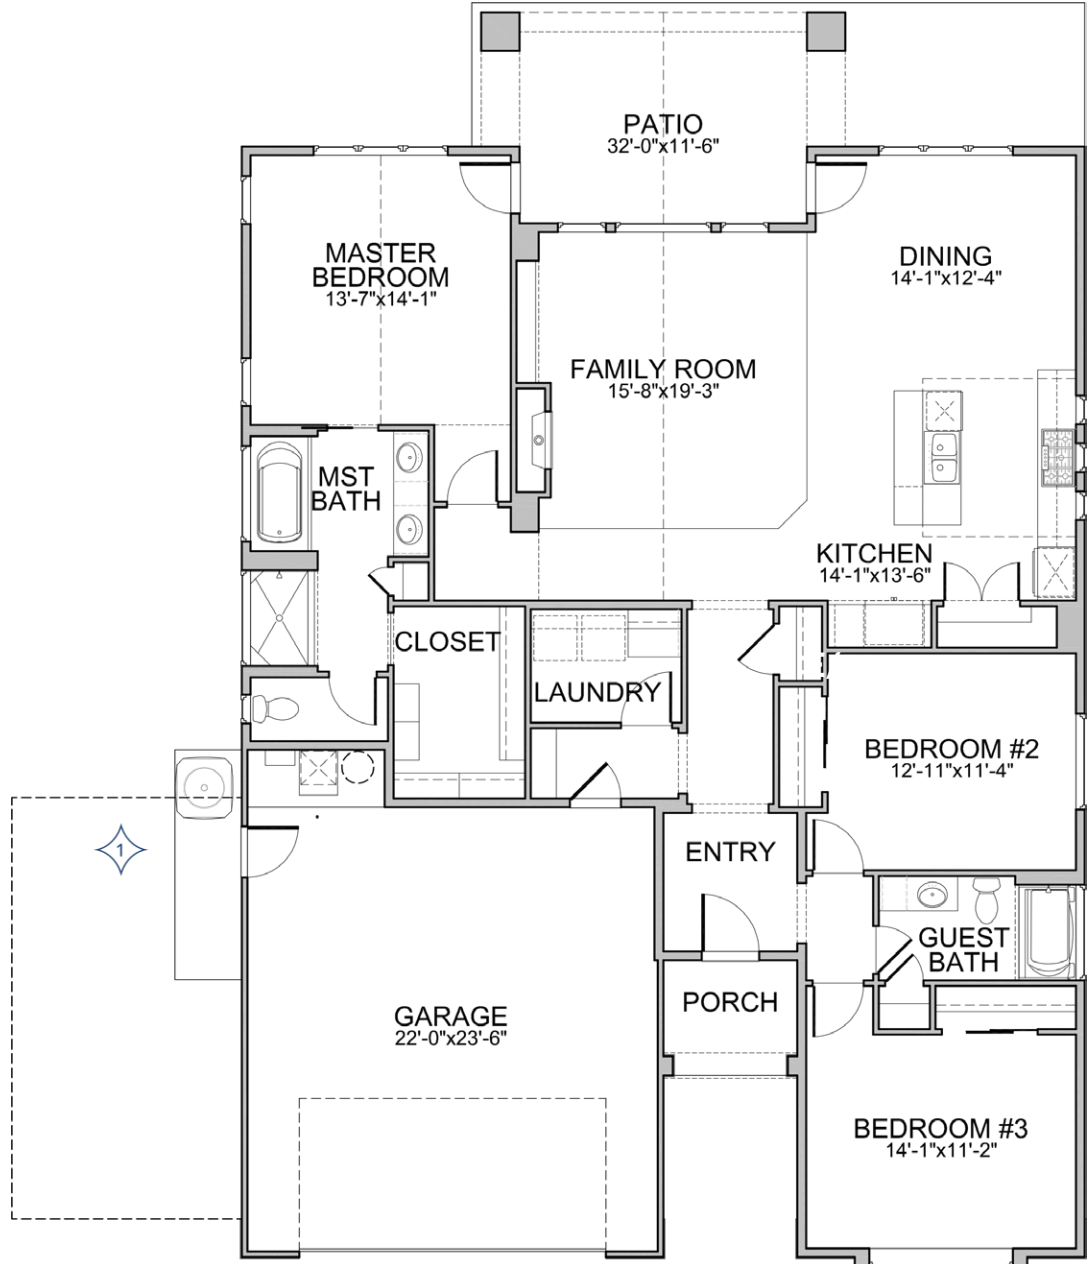

Levels: Single
 Bedrooms: 3
 Baths: 2.5
 Garage: 3 Car
 ASF: 1,850

NOTES:

 Indicates a plan option not included in the base price. See back side for details.

PLAN OPTIONS

1 3RD CAR GARAGE

2 2 CAR GARAGE W/ STORAGE