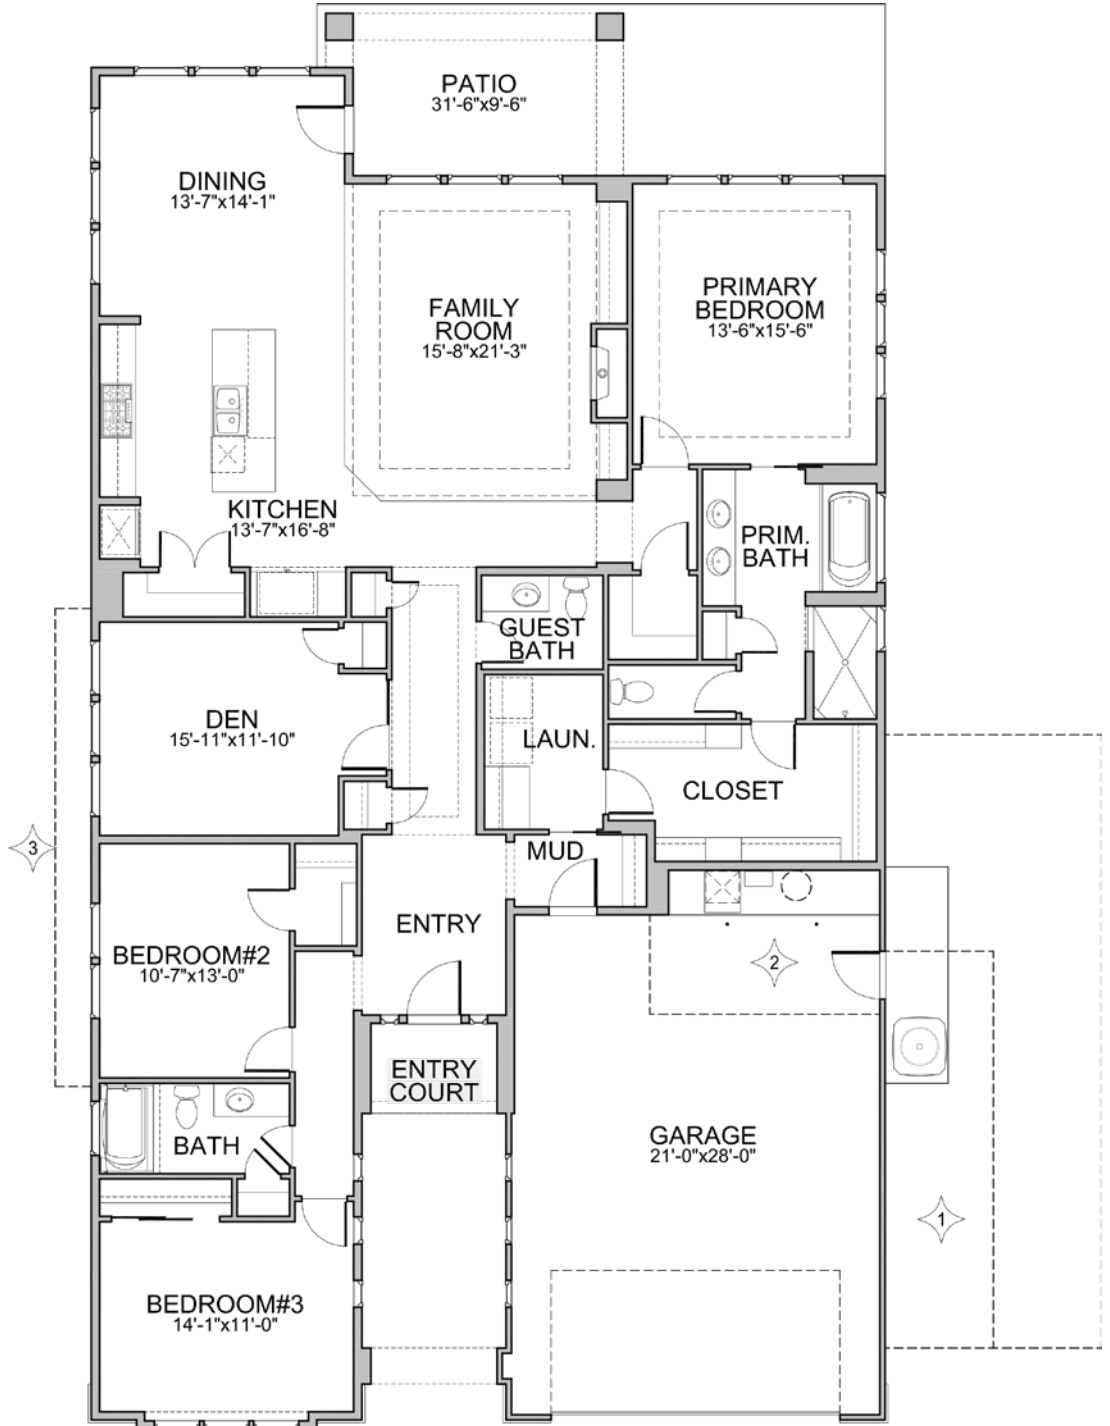

Levels: Single  
 Bedrooms: 3+Den  
 Baths: 2.5  
 Garage: 2 Car  
 ASF: 2,330

## NOTES:

◆ Indicates a plan option not included in the base price.

# PLAN OPTIONS & ELEVATIONS